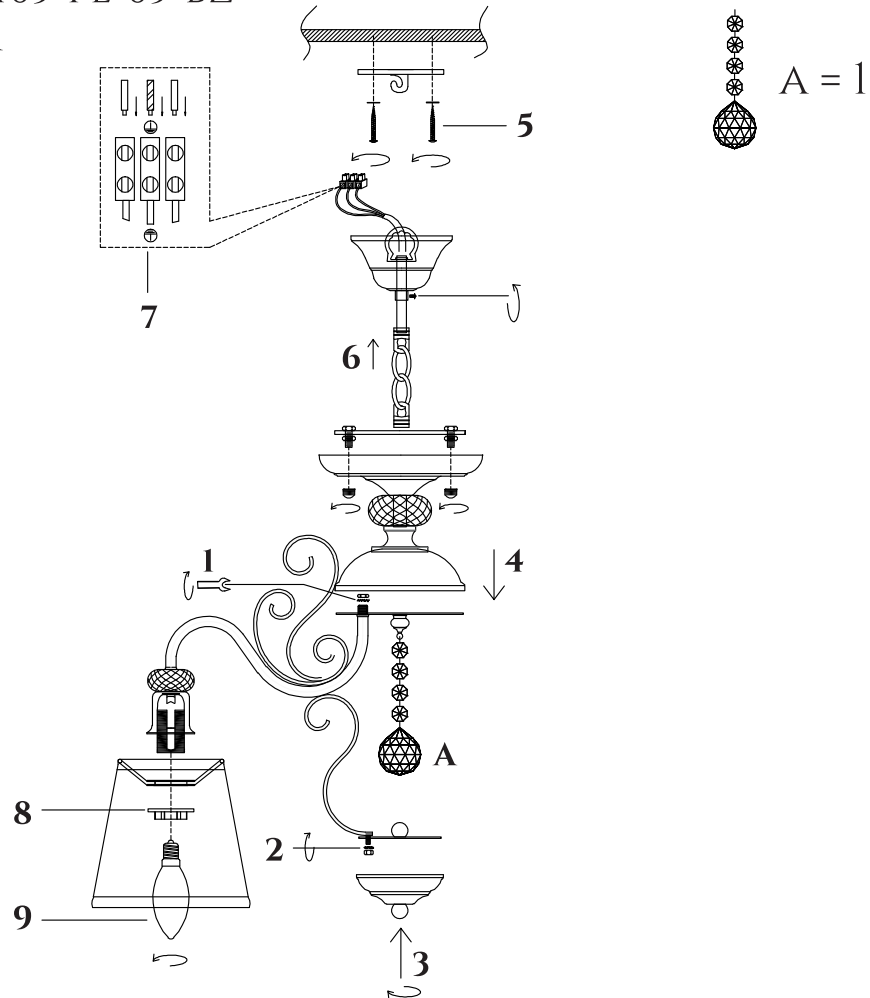

FREYA
TRADITION OF QUALITY

INSTRUCTION

MODEL: FR2405-PL-05-BZ
CHANDELIER

5 X E14 (40W)

FREYA-LIGHT.COM