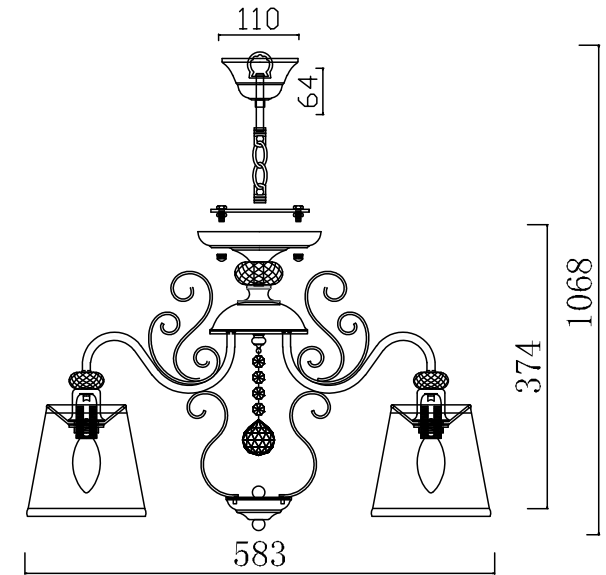

FREYA
TRADITION OF QUALITY

INSTRUCTION

MODEL: FR2405-PL-05-BZ
CHANDELIER

5 X E14 (40W)

FREYA-LIGHT.COM