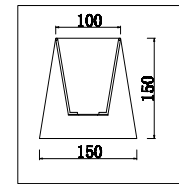

# Instruction

FR2539WL-01G

1 x E14 (40W)

Model: FR2539WL-01G

Series: Ksenia

Wall Lamps