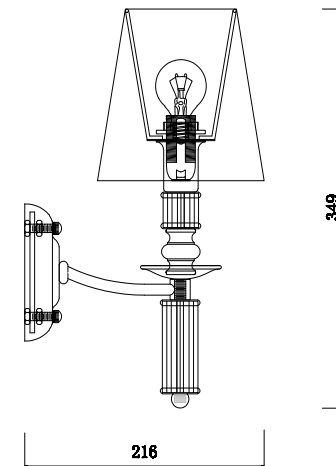

# Instruction

FR2539WL-01G

1 x E14 (40W)

Model: FR2539WL-01G

Series: Ksenia

Wall Lamps