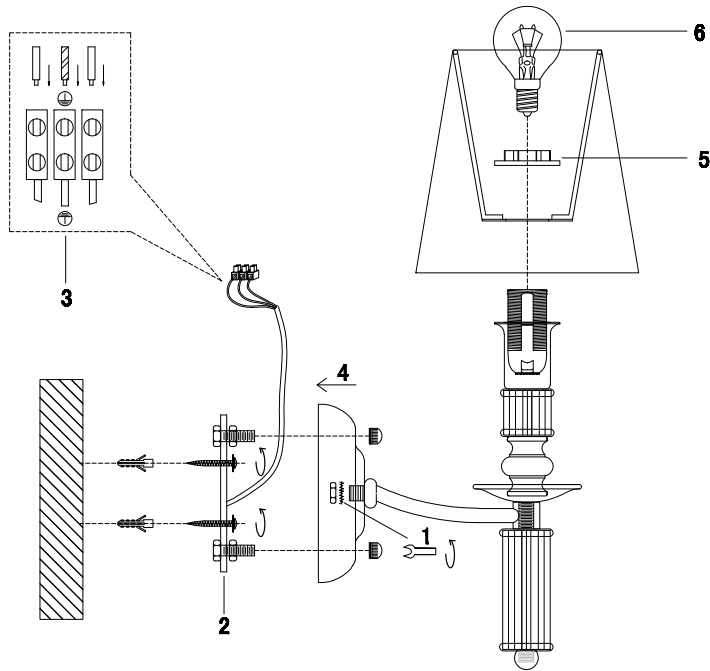

# Instruction

FR2539WL-01G

1 x E14 (40W)

Model: FR2539WL-01G

Series: Ksenia

Wall Lamps