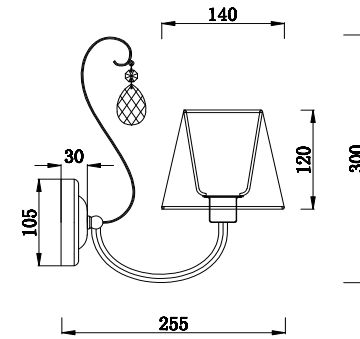

FREYA
TRADITION OF QUALITY

Instruction

FR2030WL-02G

1 x E14 (40W)

Model: FR2030WL-02G
Series: Vanda

Wall Lamps