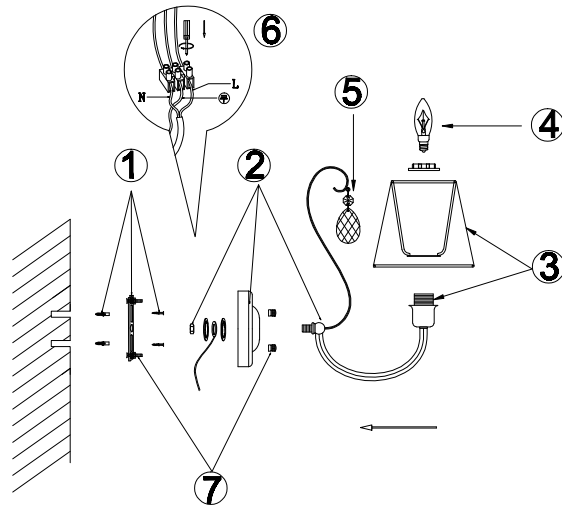

FREYA
TRADITION OF QUALITY

Instruction

FR2030WL-02G

1 x E14 (40W)

Model: FR2030WL-02G
Series: Vanda

Wall Lamps