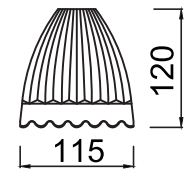

FREYA
TRADITION OF QUALITY

INSTRUCTION

MODEL: FR2757-PL-03-BZ
CHANDELIER

OFF

ON

3 x E14 (40W)

FREYA-LIGHT.COM