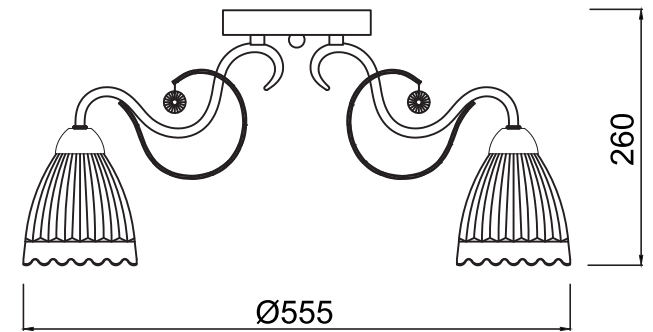

FREYA
TRADITION OF QUALITY

INSTRUCTION

MODEL: FR2757-PL-03-BZ
CHANDELIER

OFF

ON

3 x E14 (40W)

FREYA-LIGHT.COM