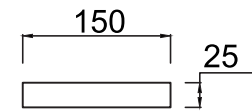

FREYA
TRADITION OF QUALITY

INSTRUCTION

MODEL: FR2757-PL-03-BZ
CHANDELIER

OFF

ON

3 x E14 (40W)

FREYA-LIGHT.COM