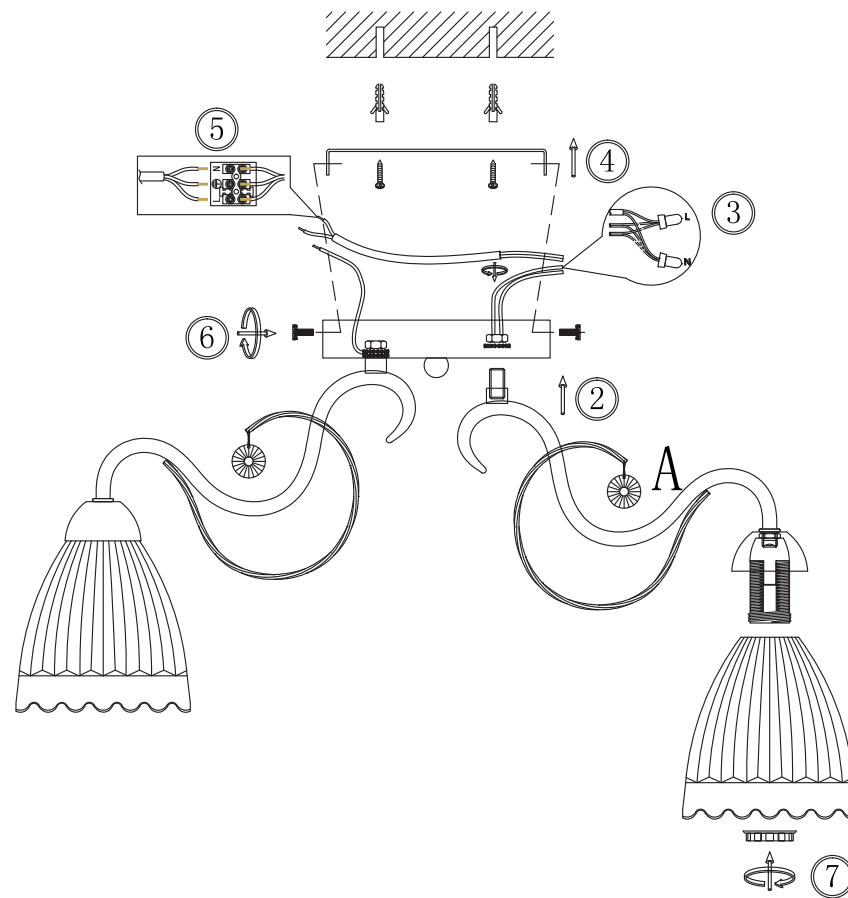

FREYA
TRADITION OF QUALITY

INSTRUCTION

MODEL: FR2757-PL-03-BZ
CHANDELIER

OFF

ON

3 x E14 (40W)

FREYA-LIGHT.COM