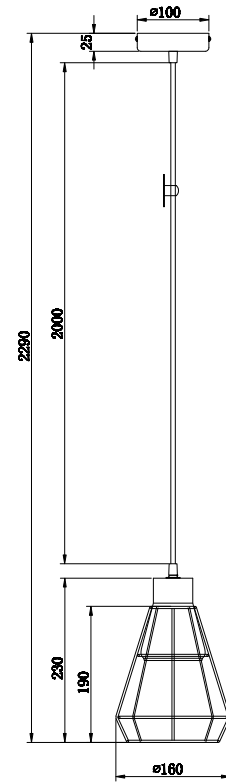

Instruction

T436-PL-01-GR

1 x E27 (60W)

Model: T436-PL-01-GR
Collection: Loft
Series: Gosford

Pendant Lamps