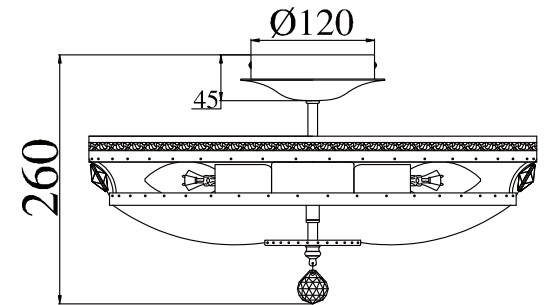

Instruction

Collection: Diamant crystal
Series: Otilia
Model: DIA700-CL-06-G
Pendant lamp

A=30
B=1

REMOVE COVER
BEFORE USING LAMP

– Pendant lamp

6 x E14 (60w)

MAYTONI
DECORATIVE LIGHTING

www.maytoni.de