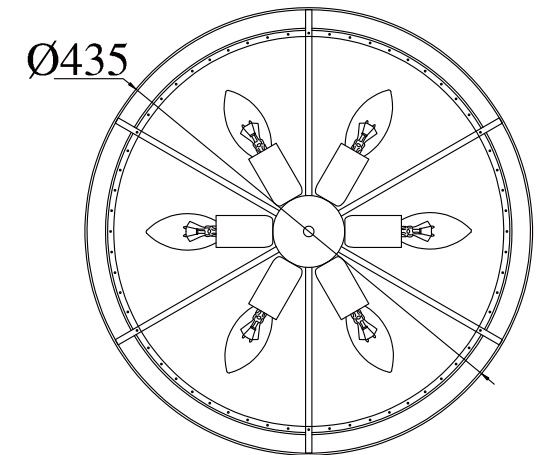

Instruction

Collection: Diamant crystal
Series: Otilia
Model: DIA700-CL-06-G
Pendant lamp

A=30
B=1

REMOVE COVER
BEFORE USING LAMP

– Pendant lamp

6 x E14 (60w)

MAYTONI
DECORATIVE LIGHTING

www.maytoni.de