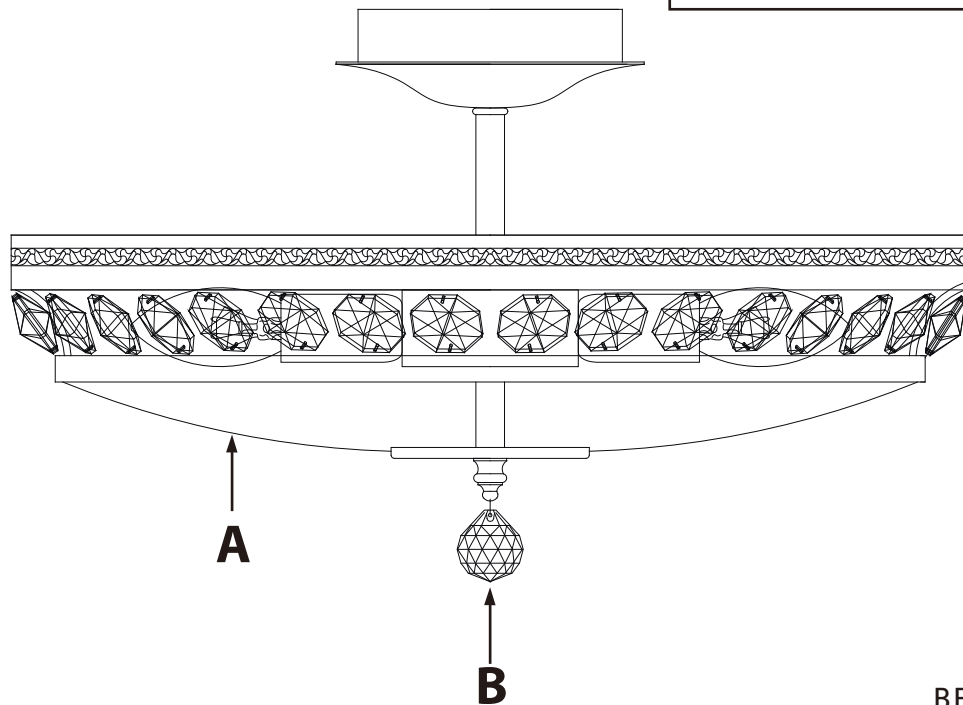

Instruction

Collection: Diamant crystal
Series: Otilia
Model: DIA700-CL-06-G
Pendant lamp

A=30
B=1

REMOVE COVER
BEFORE USING LAMP

– Pendant lamp

6 x E14 (60w)

MAYTONI
DECORATIVE LIGHTING

www.maytoni.de