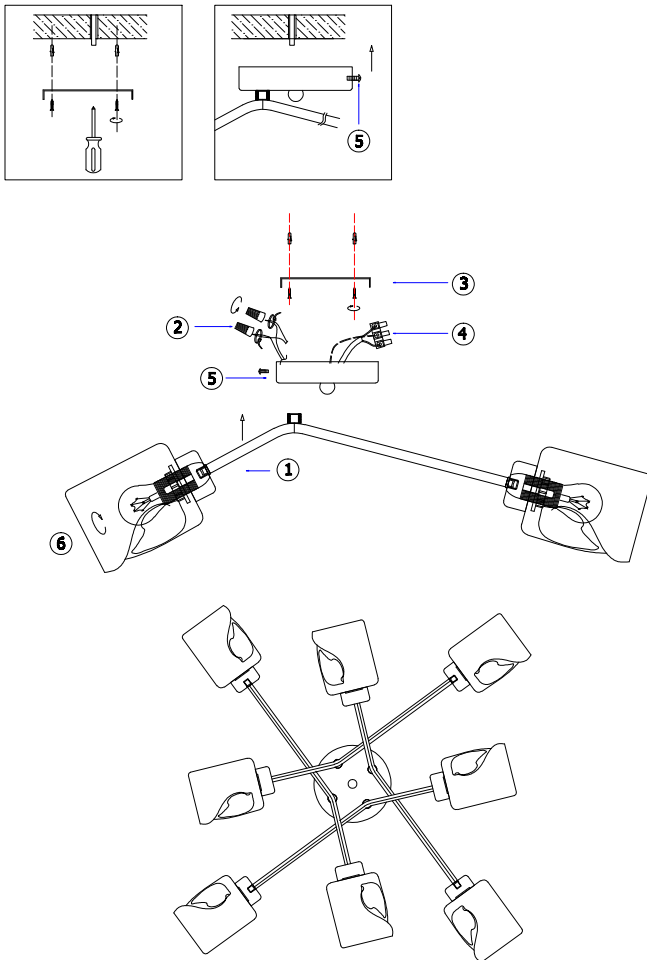

FREYA
TRADITION OF QUALITY

Instruction

FR5095CL-08G

Model: FR5095CL-08G
Collection: Modern
Series: Isabella

Ceiling Lamps