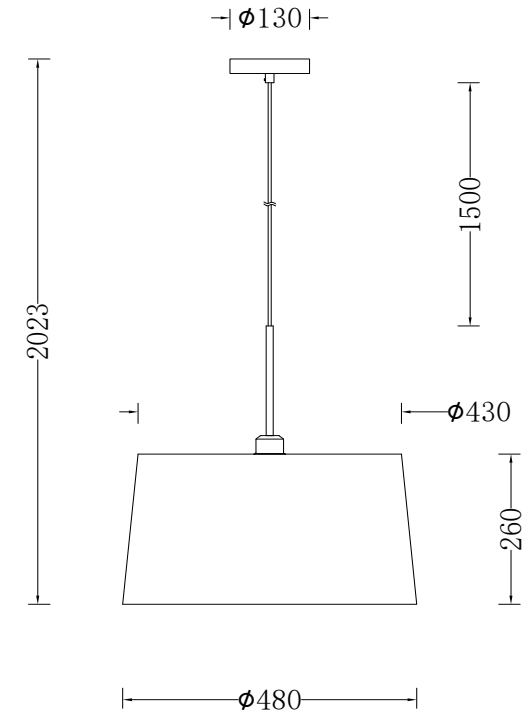

FREYA
TRADITION OF QUALITY

Instruction

FR5118PL-01BS

1 x E27 (40W)

Model: FR5118PL-01BS
Collection: Modern

Pendant Lamps