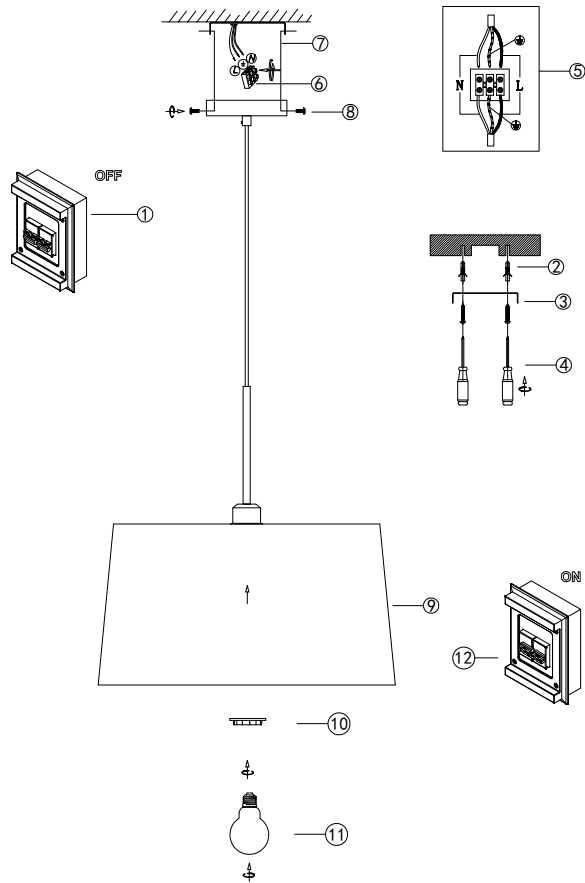

FREYA
TRADITION OF QUALITY

Instruction

FR5118PL-01BS

1 x E27 (40W)

Model: FR5118PL-01BS
Collection: Modern

Pendant Lamps