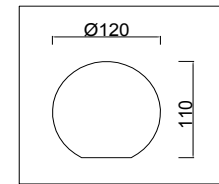

# Instruction

FR5083WL-01CH

1 x E14 (40W)

Model: FR5083WL-01CH  
Collection: Modern  
Series: Nancy

Wall Lamps