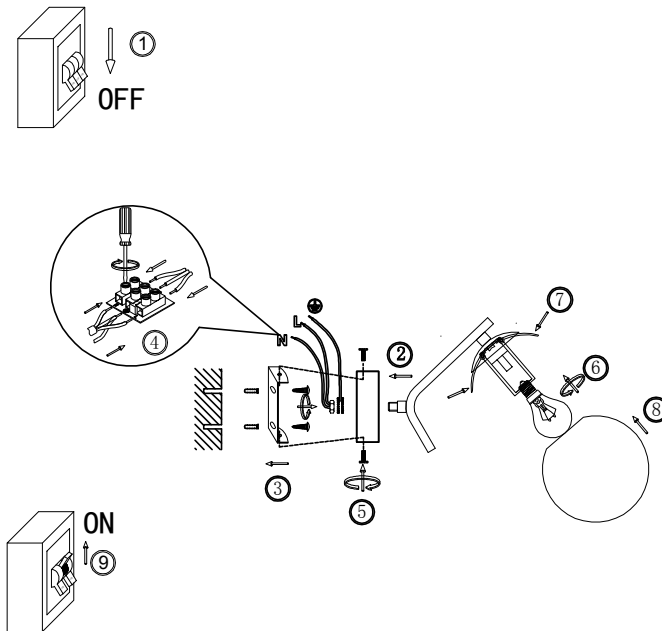

# Instruction

FR5083WL-01CH

1 x E14 (40W)

Model: FR5083WL-01CH  
Collection: Modern  
Series: Nancy

Wall Lamps