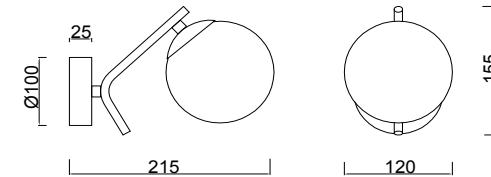

# Instruction

FR5083WL-01CH

1 x E14 (40W)

Model: FR5083WL-01CH  
Collection: Modern  
Series: Nancy

Wall Lamps