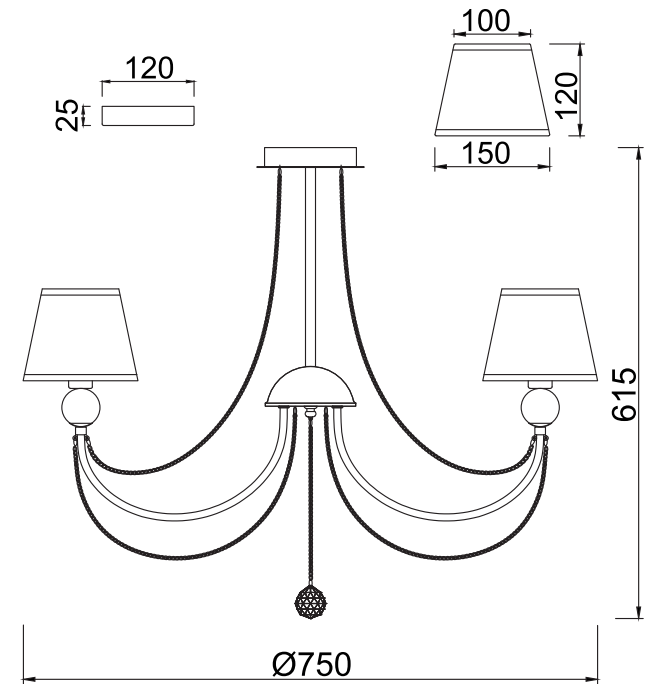

FREYA
TRADITION OF QUALITY

INSTRUCTION

MODEL: FR5661-PL-08-CH

8 X E14 (40W)

FREYA-LIGHT.COM