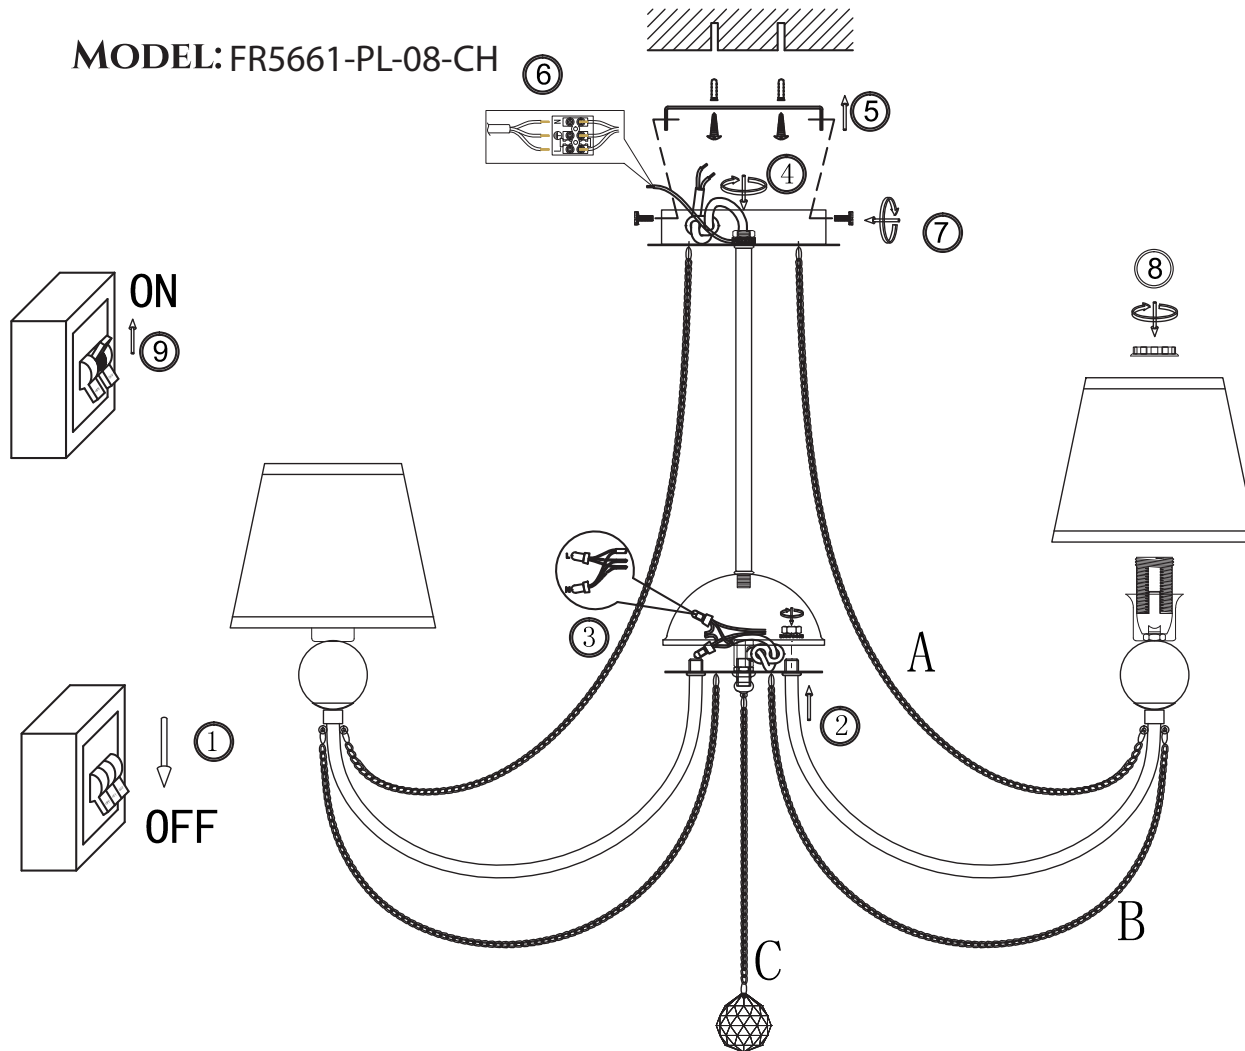

FREYA
TRADITION OF QUALITY

INSTRUCTION

MODEL: FR5661-PL-08-CH

8 X E14 (40W)

FREYA-LIGHT.COM