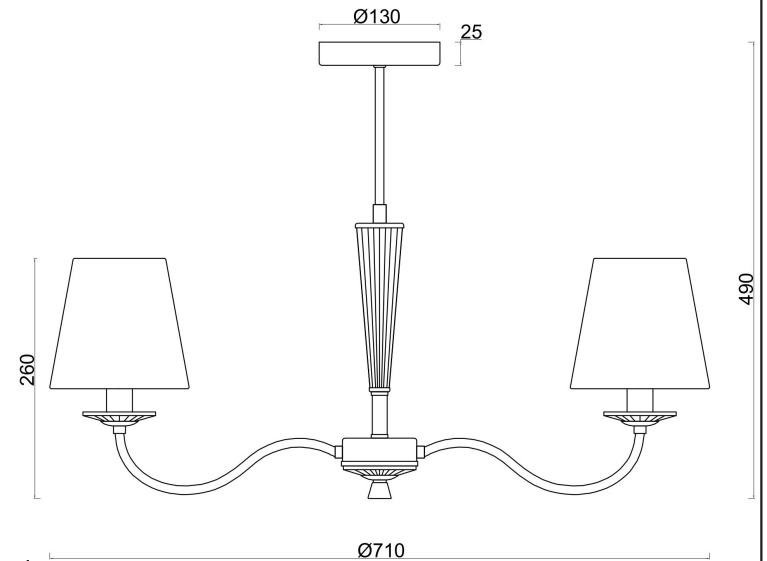

FREYA
TRADITION OF QUALITY

Instruction

FR2027PL-05BS

5xE14 40W

Model: FR2027PL-05BS

Collection: Classic

Pendant Lamps