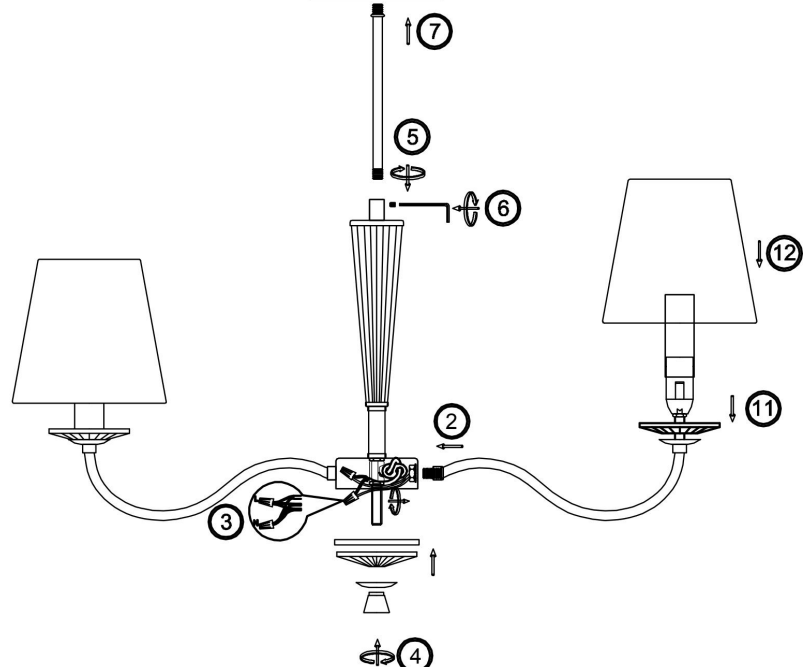

FREYA
TRADITION OF QUALITY

Instruction

FR2027PL-05BS

5xE14 40W

Model: FR2027PL-05BS

Collection: Classic

Pendant Lamps