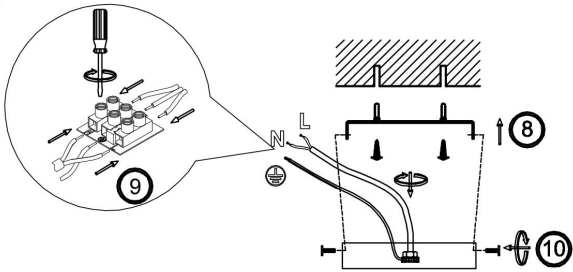

FREYA
TRADITION OF QUALITY

Instruction

FR2027PL-05BS

5xE14 40W

Model: FR2027PL-05BS

Collection: Classic

Pendant Lamps