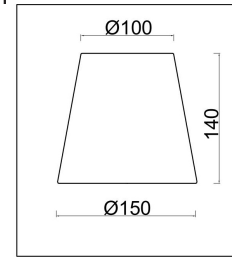

FREYA
TRADITION OF QUALITY

Instruction

FR2027PL-05BS

5xE14 40W

Model: FR2027PL-05BS

Collection: Classic

Pendant Lamps