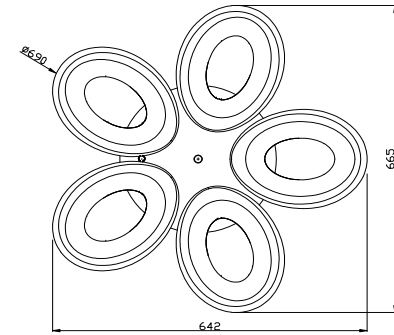

# Instruction

FR6007CL-L82W

MAX 82W  
7700 Lumen

Model: FR6007CL-L82W  
Series: Elena

Ceiling Lamps