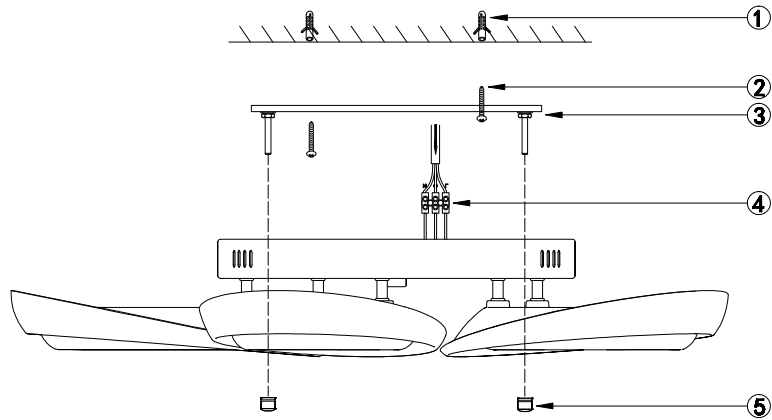

# Instruction

FR6007CL-L82W

MAX 82W  
7700 Lumen

Model: FR6007CL-L82W  
Series: Elena

Ceiling Lamps