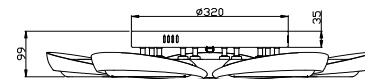

# Instruction

FR6007CL-L82W

MAX 82W  
7700 Lumen

Model: FR6007CL-L82W  
Series: Elena

Ceiling Lamps