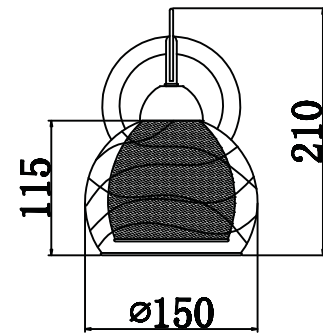

# INSTRUCTION

MODEL: FR5052-WL-01-W

1 x E27 (60W)

FREYA-LIGHT.COM