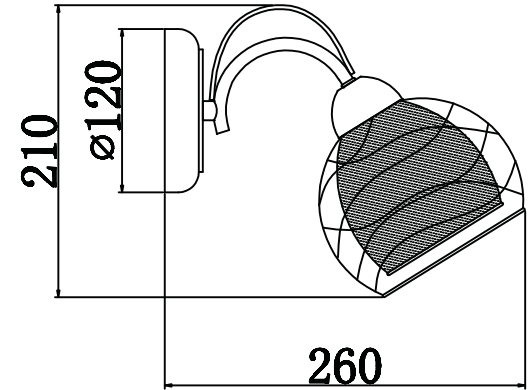

# INSTRUCTION

MODEL: FR5052-WL-01-W

1 x E27 (60W)

FREYA-LIGHT.COM