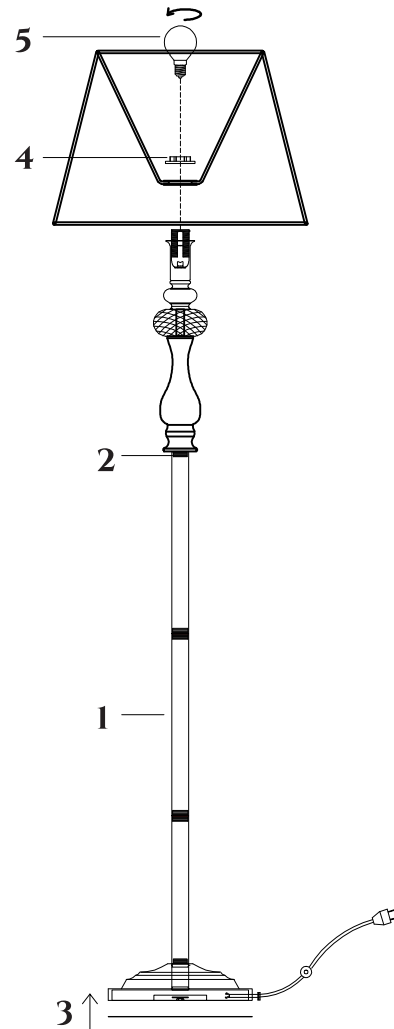

FREYA
TRADITION OF QUALITY

INSTRUCTION

MODEL: FR2306-FL-01-W
FLOOR LAMP

1 X E14 (40W)

FREYA-LIGHT.COM