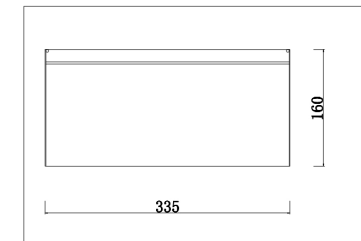

FREYA
TRADITION OF QUALITY

INSTRUCTION

Model: FR5538WL-02BR

Wall Lamp

2 x E14 (40W)

FREYA-LIGHT.COM