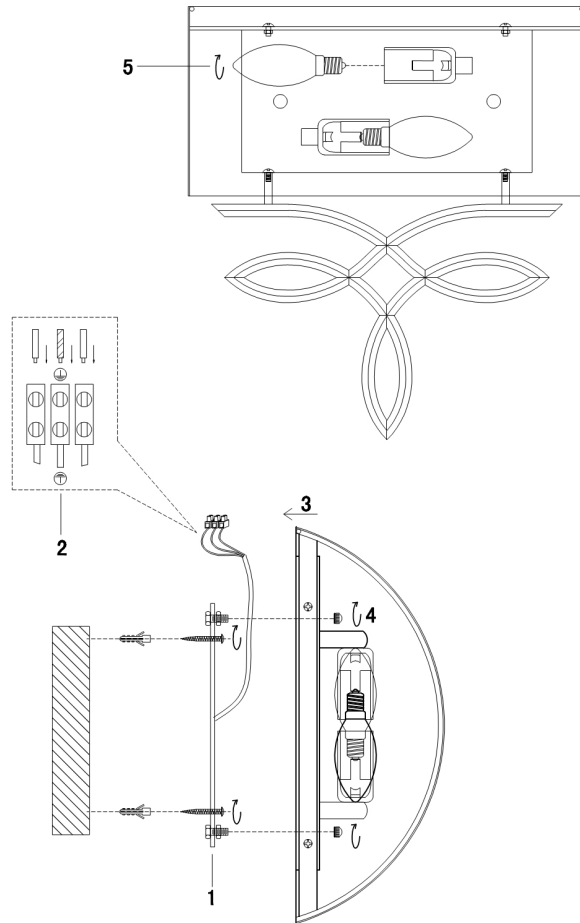

FREYA
TRADITION OF QUALITY

INSTRUCTION

Model: FR5538WL-02BR

Wall Lamp

2 x E14 (40W)

FREYA-LIGHT.COM