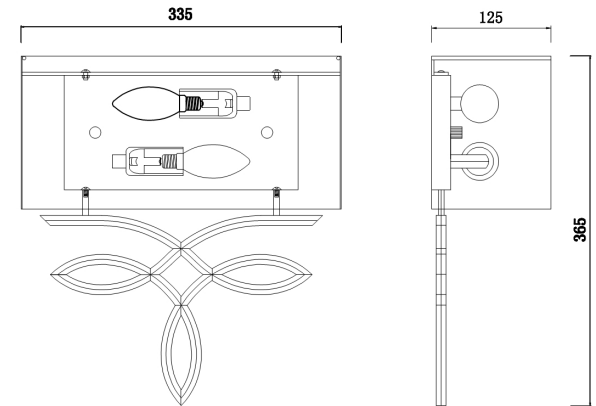

FREYA
TRADITION OF QUALITY

INSTRUCTION

Model: FR5538WL-02BR

Wall Lamp

2 x E14 (40W)

FREYA-LIGHT.COM