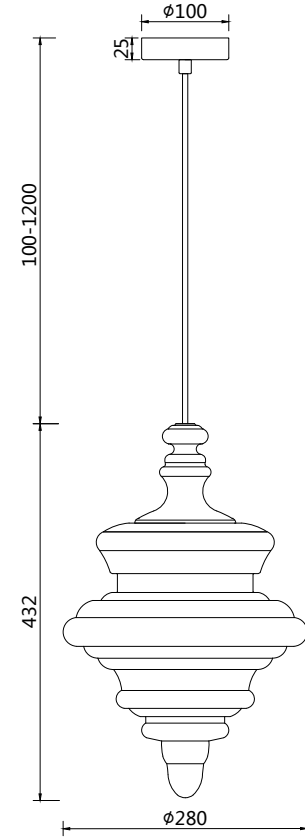

Instruction

P057PL-01BS

1 x E27 (60W)

Recommended to use with LED bulbs

Model: P057PL-01BS

Collection: Pendant

Series: Trottoia

Pendant Lamps