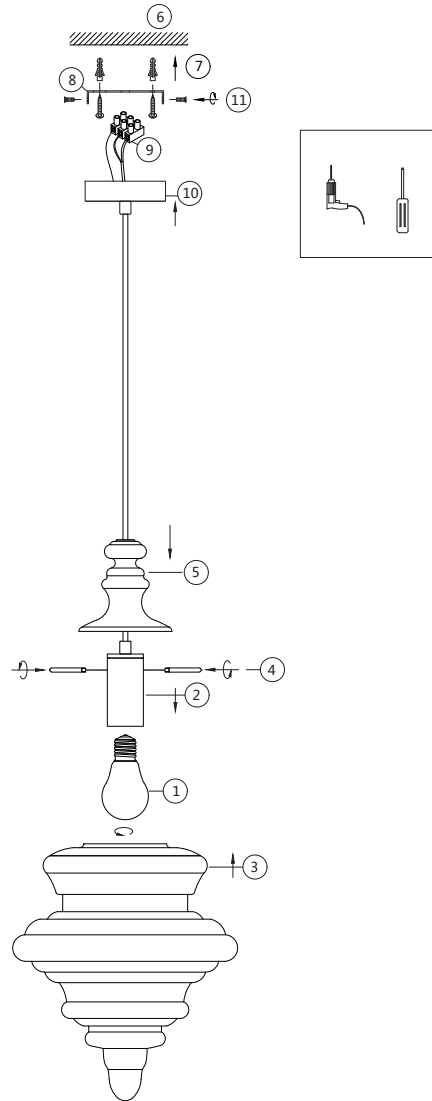

Instruction

P057PL-01BS

1 x E27 (60W)

Recommended to use with LED bulbs

Model: P057PL-01BS

Collection: Pendant

Series: Trottoia

Pendant Lamps