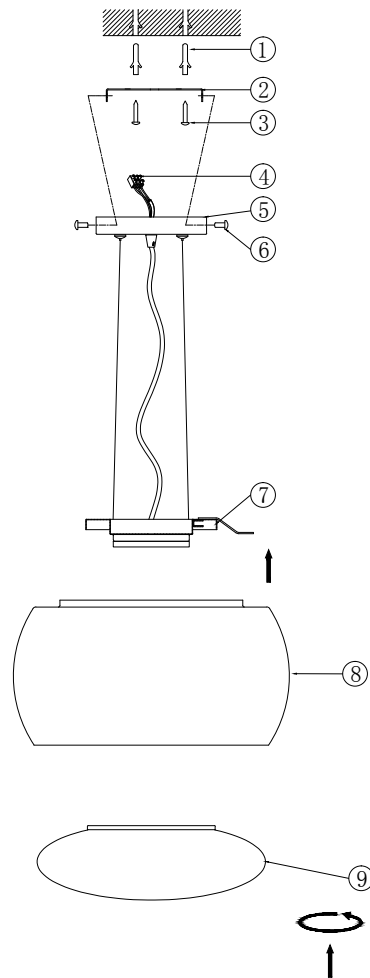

Instruction

MOD073CL-L13B3K

MAX 13W
450 Lumen

Model: MOD073CL-L13B3K
Collection: Modern
Series: Solen

Ceiling Lamps