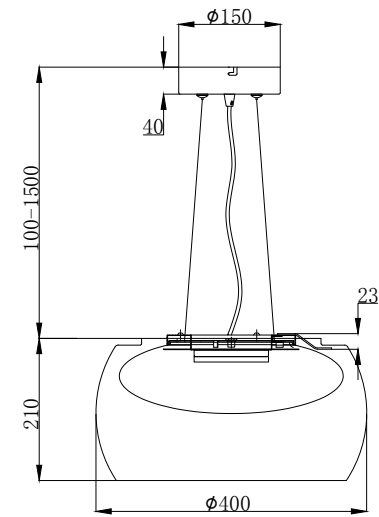

Instruction

MOD073CL-L13B3K

MAX 13W
450 Lumen

Model: MOD073CL-L13B3K
Collection: Modern
Series: Solen

Ceiling Lamps