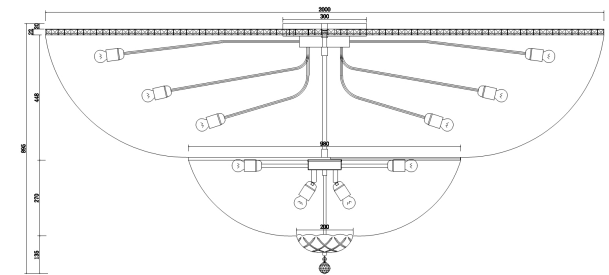

Instruction

Collection: DIAMANT CRYSTAL

Series: PALACE

Model: DIA100-CL-42-G

Ceiling

A=1
B=64
C=280

REMOVE COVER
BEFORE USING LAMP

- Ceiling