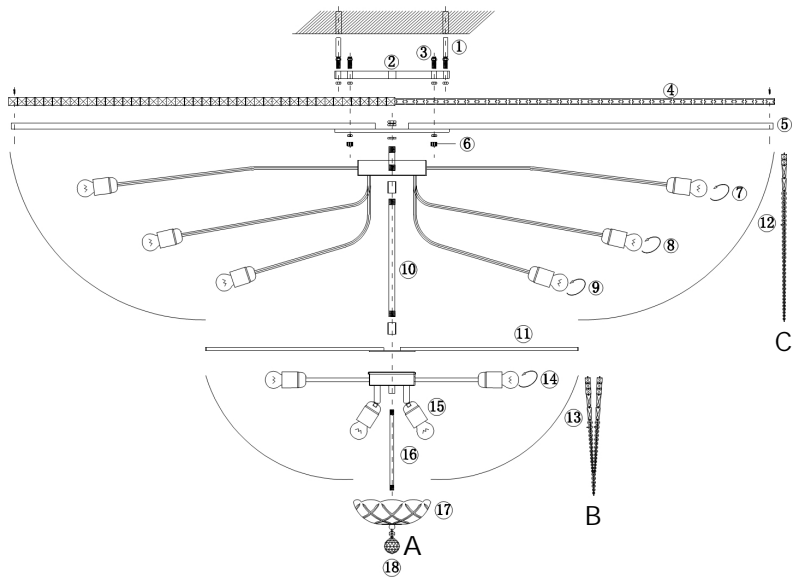

Instruction

Collection: DIAMANT CRYSTAL

Series: PALACE

Model: DIA100-CL-42-G

Ceiling

A=1
B=64
C=280

REMOVE COVER
BEFORE USING LAMP

- Ceiling