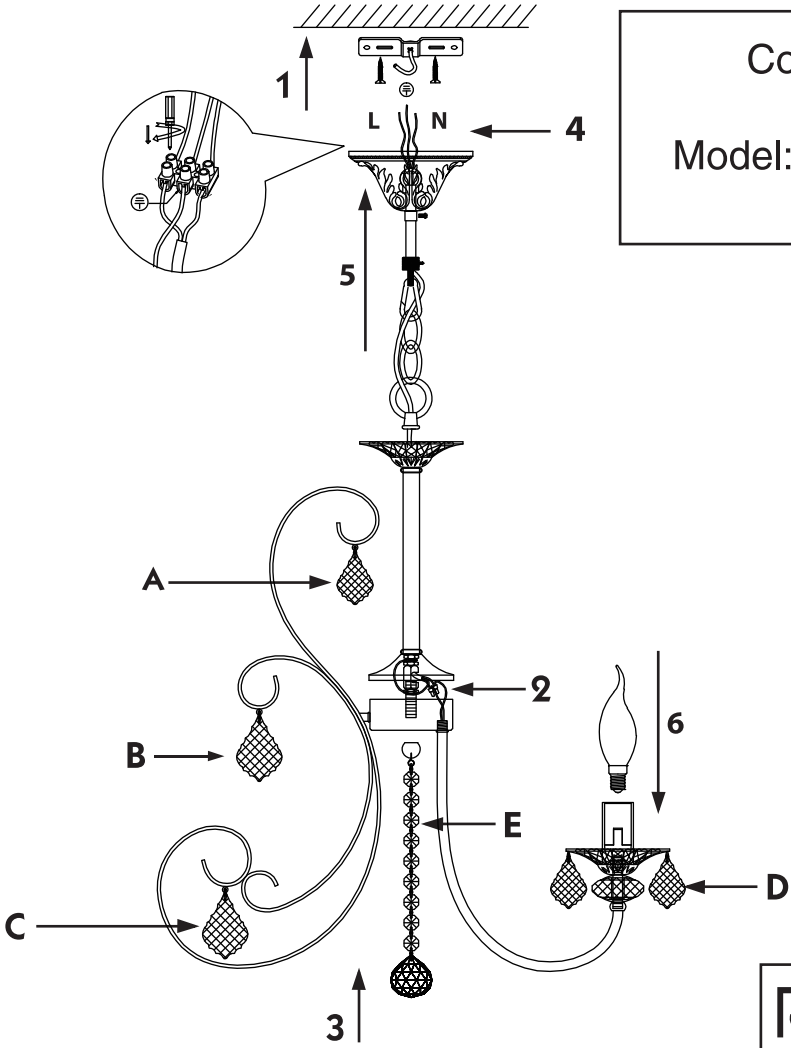

# Instruction

Collection: Elegant  
 Series: Princess  
 Model: ARM270-12-R  
 Suspended

- A = 12
- B = 12
- C = 12
- D = 48
- E = 1

  
 12 x E14 (60w)

**MAYTONI**  
 DECORATIVE LIGHTING

[www.maytoni.de](http://www.maytoni.de)