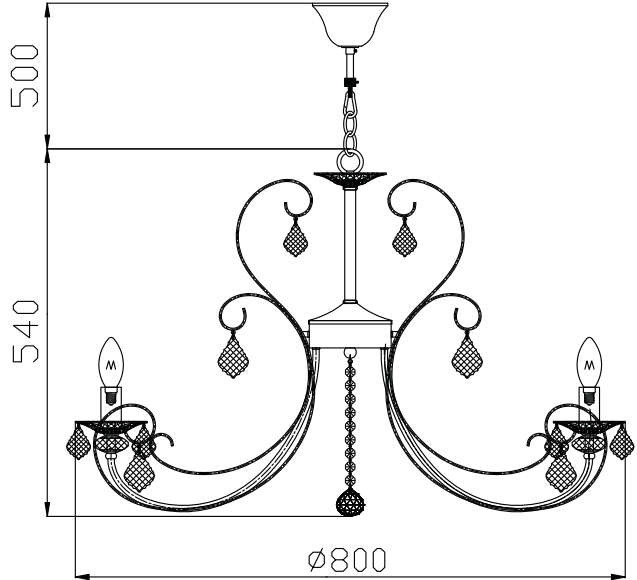

# Instruction

Collection: Elegant  
 Series: Princess  
 Model: ARM270-12-R  
 Suspended

- A = 12
- B = 12
- C = 12
- D = 48
- E = 1

  
 12 x E14 (60w)

**MAYTONI**  
 DECORATIVE LIGHTING

[www.maytoni.de](http://www.maytoni.de)