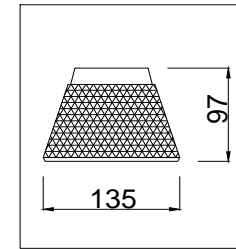

# Instruction

FR2011WL-01CH

1 x E14 (40W)

Model: FR2011WL-01CH  
Series: Enrica

Wall Lamps