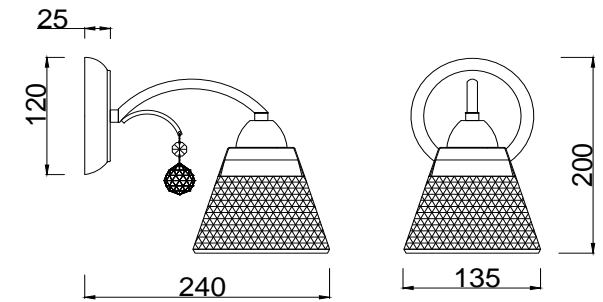

# Instruction

FR2011WL-01CH

1 x E14 (40W)

Model: FR2011WL-01CH  
Series: Enrica

Wall Lamps