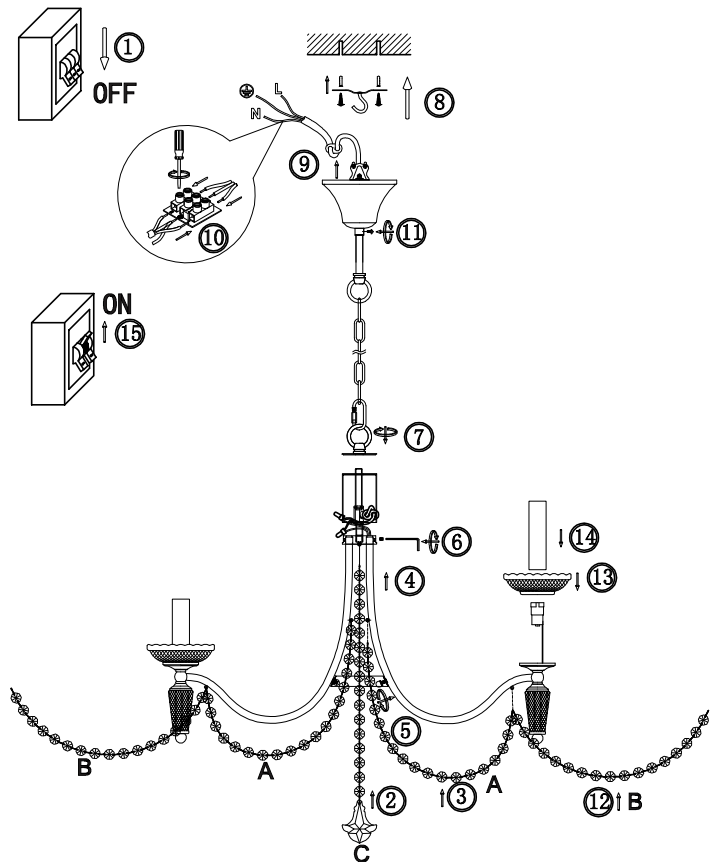

# Instruction

FR2009PL-05G

5 x E14 (40W)

Model: FR2009PL-05G  
Collection: Classic  
Series: New Series 009

Ceiling Lamps