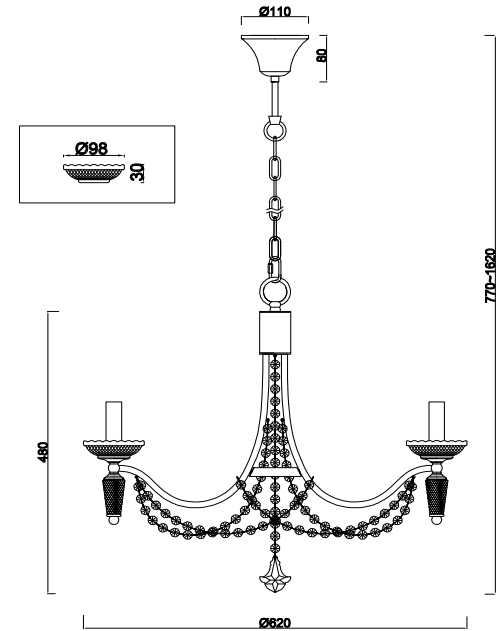

# Instruction

FR2009PL-05G

5 x E14 (40W)

Model: FR2009PL-05G  
Collection: Classic  
Series: New Series 009

Ceiling Lamps