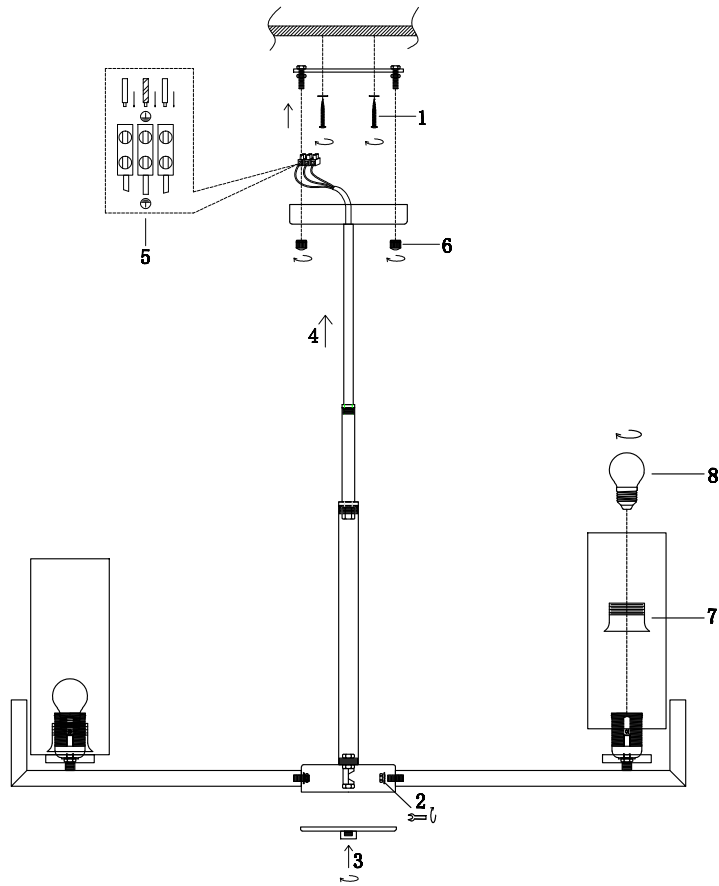

Instruction

MOD089PL-10BS

10 x E27 (40W)

Model: MOD089PL-10BS
Collection: Modern

Ceiling Lamps