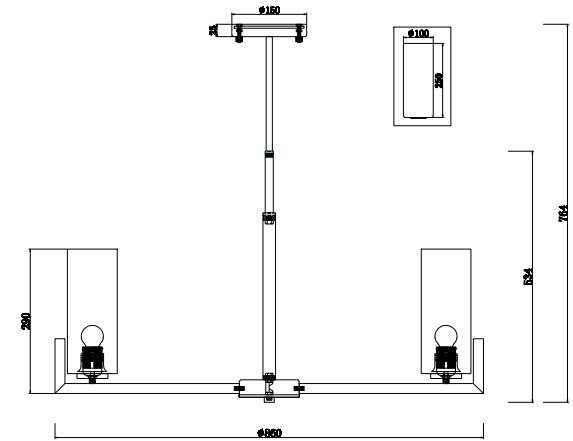

Instruction

MOD089PL-10BS

10 x E27 (40W)

Model: MOD089PL-10BS
Collection: Modern

Ceiling Lamps