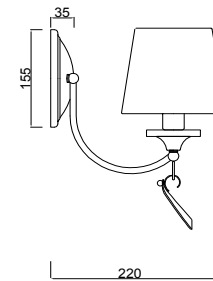

FREYA
TRADITION OF QUALITY

Instruction

FR5081WL-02CH

2 x E14 (40W)

Model: FR5081WL-02CH
Collection: Modern
Series: Ariana

Wall Lamps