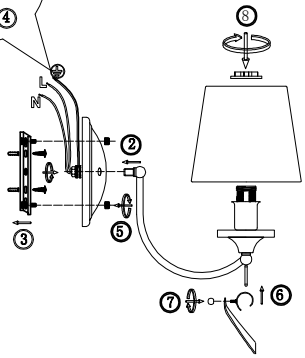

FREYA
TRADITION OF QUALITY

Instruction

FR5081WL-02CH

2 x E14 (40W)

Model: FR5081WL-02CH
Collection: Modern
Series: Ariana

Wall Lamps