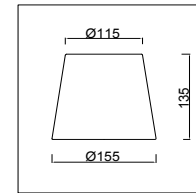

FREYA
TRADITION OF QUALITY

Instruction

FR5081WL-02CH

2 x E14 (40W)

Model: FR5081WL-02CH
Collection: Modern
Series: Ariana

Wall Lamps