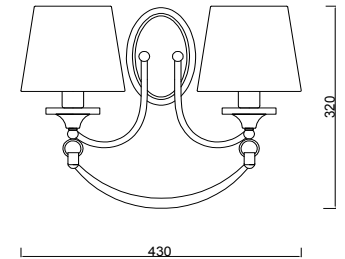

FREYA
TRADITION OF QUALITY

Instruction

FR5081WL-02CH

2 x E14 (40W)

Model: FR5081WL-02CH
Collection: Modern
Series: Ariana

Wall Lamps