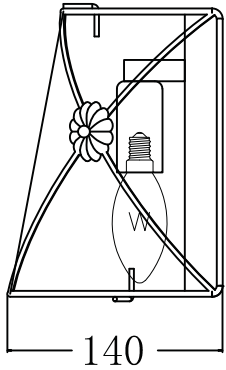

Instruction

Collection: Elegant
Series: Lea
Model: ARM369-01-G
Wall-mounted

 - Wall-mounted

1 x E14 (40w)

MAYTONI
DECORATIVE LIGHTING

www.maytoni.de