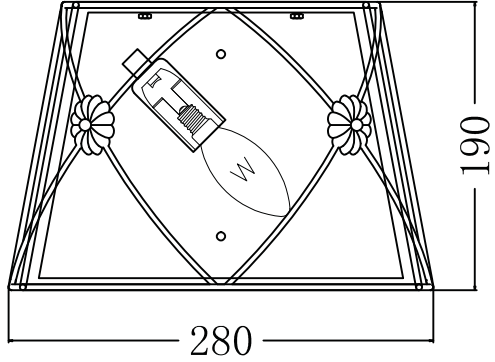

Instruction

Collection: Elegant
Series: Lea
Model: ARM369-01-G
Wall-mounted

 - Wall-mounted

1 x E14 (40w)

MAYTONI
DECORATIVE LIGHTING

www.maytoni.de