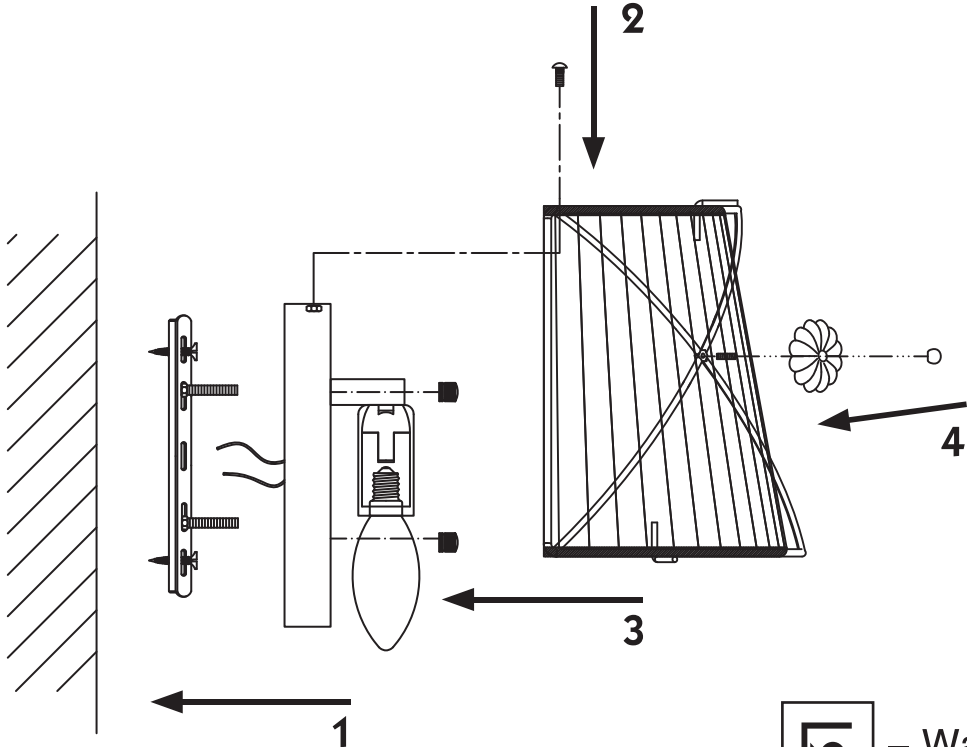

Instruction

Collection: Elegant
Series: Lea
Model: ARM369-01-G
Wall-mounted

 - Wall-mounted

1 x E14 (40w)

MAYTONI
DECORATIVE LIGHTING

www.maytoni.de