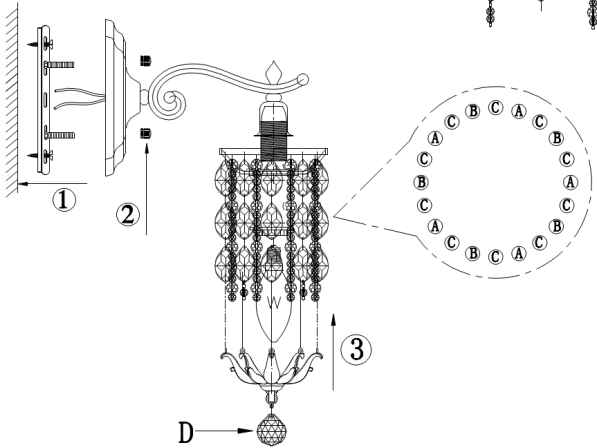

Instruction

Collection: DIAMANT CRYSTAL

Series: RONTA

Model: DIA107-WL-01-R

Wall

A=5
B=5
C=10
D=1

- Wall

1 x E14 (60W)