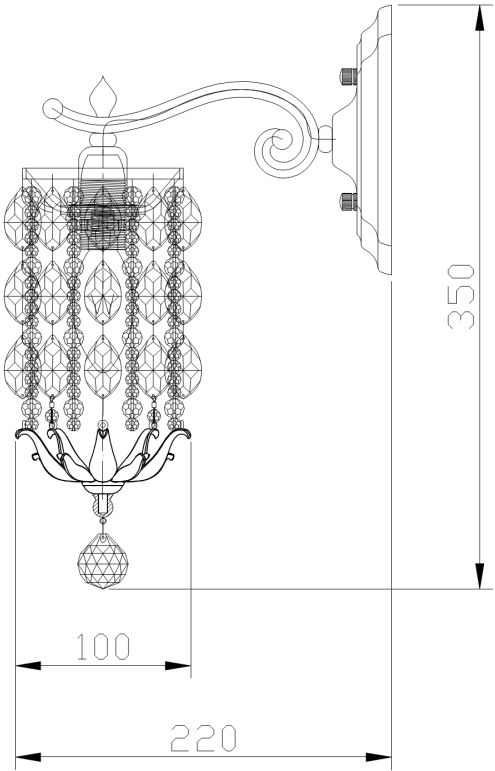

Instruction

Collection: DIAMANT CRYSTAL

Series: RONTA

Model: DIA107-WL-01-R

Wall

A=5
B=5
C=10
D=1

- Wall

1 x E14 (60W)