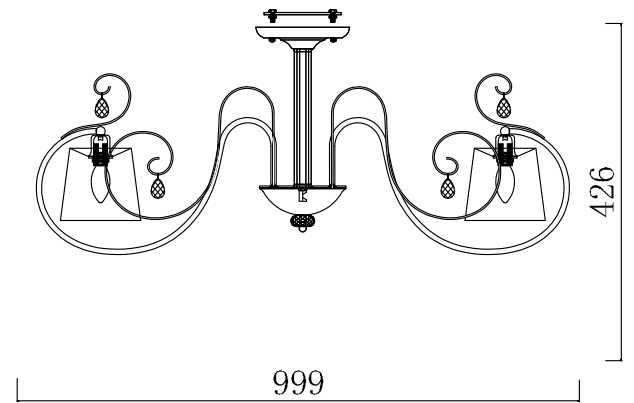

FREYA
TRADITION OF QUALITY

INSTRUCTION

MODEL: FR2020-CL-08-BG
CHANDELIER

8 X E14 (40W)

FREYA-LIGHT.COM