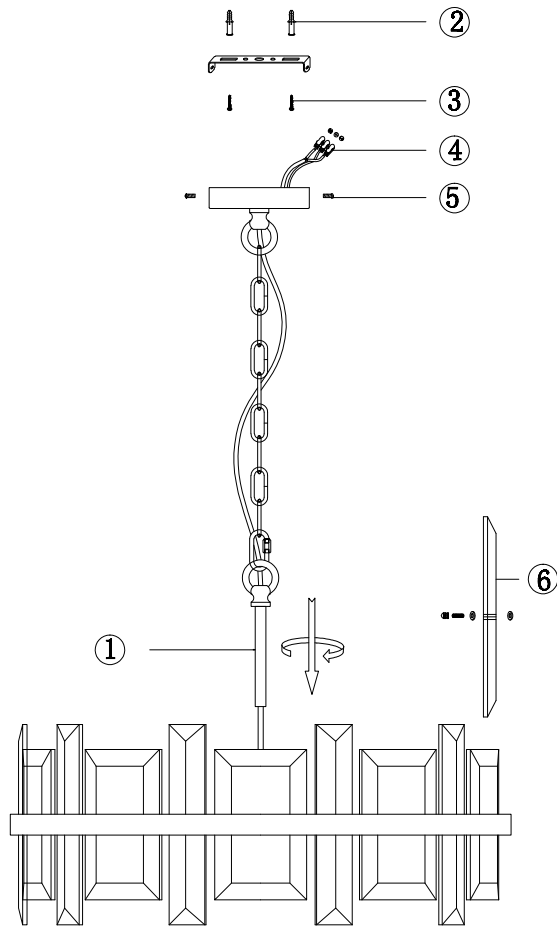

Instruction

MOD201PL-05N

Model: MOD201PL-05N
Collection: Modern
Series: Cerezo

Ceiling Lamps