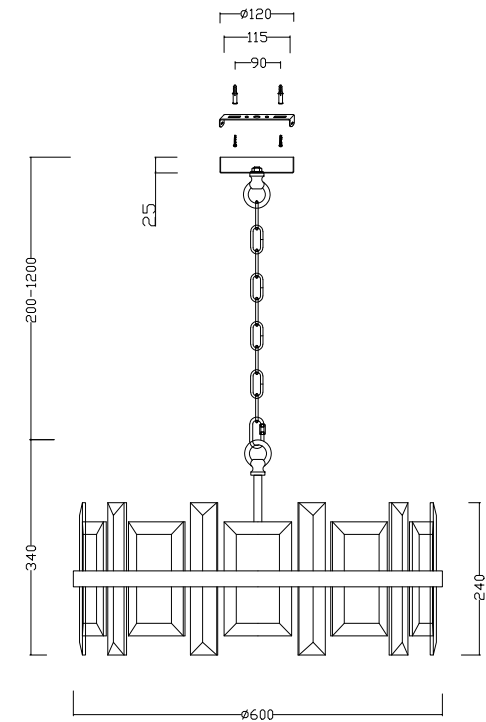

Instruction

MOD201PL-05N

Model: MOD201PL-05N
Collection: Modern
Series: Cerezo

Ceiling Lamps