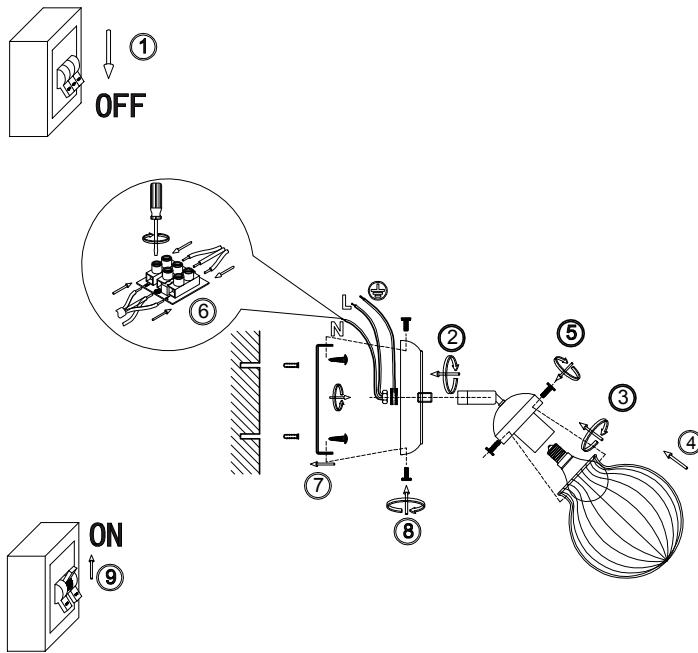

FREYA
TRADITION OF QUALITY

Instruction

FR5041CW-01BS

1 x E14 (40W)

Model: FR5041CW-01BS
Collection: Modern
Series: Daisy

Wall Lamps