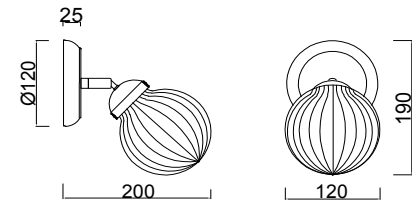

FREYA
TRADITION OF QUALITY

Instruction

FR5041CW-01BS

1 x E14 (40W)

Model: FR5041CW-01BS
Collection: Modern
Series: Daisy

Wall Lamps