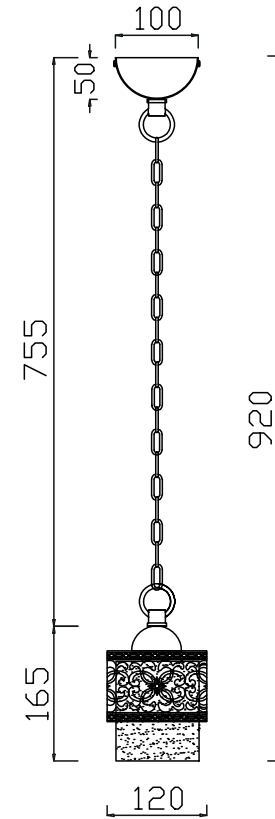

FREYA
TRADITION OF QUALITY

INSTRUCTION

Model: FR2200-PL-01-G
CHANDELIER

1 X E27 (60W)

FREYA-LIGHT.COM