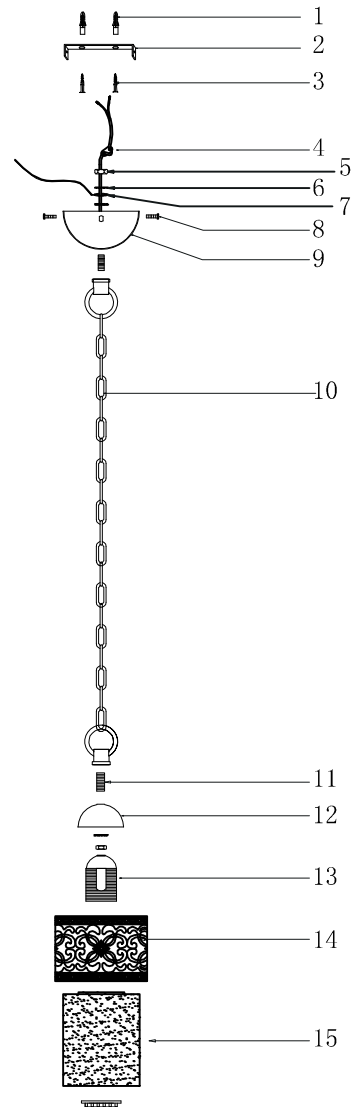

FREYA
TRADITION OF QUALITY

INSTRUCTION

Model: FR2200-PL-01-G
CHANDELIER

1 X E27 (60W)

FREYA-LIGHT.COM