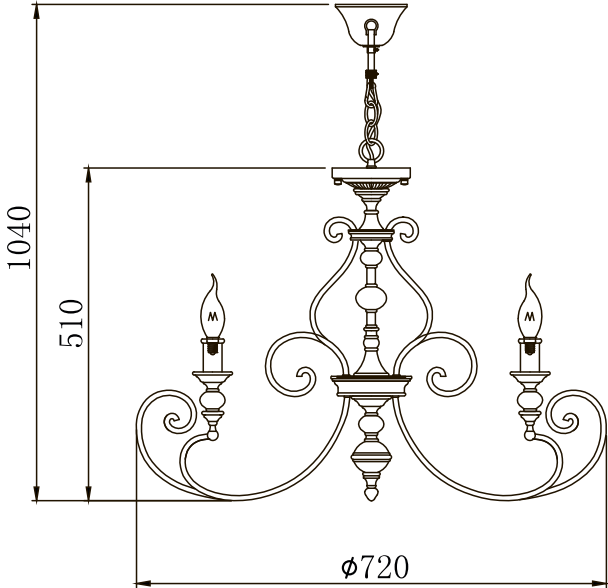

Instruction

Collection: House
Series: Karina
Model: H631-PL-06-B
Pendant Lamps

 - Pendant Lamps

6 x E14 (60w)

MAYTONI
DECORATIVE LIGHTING
www.maytoni.de