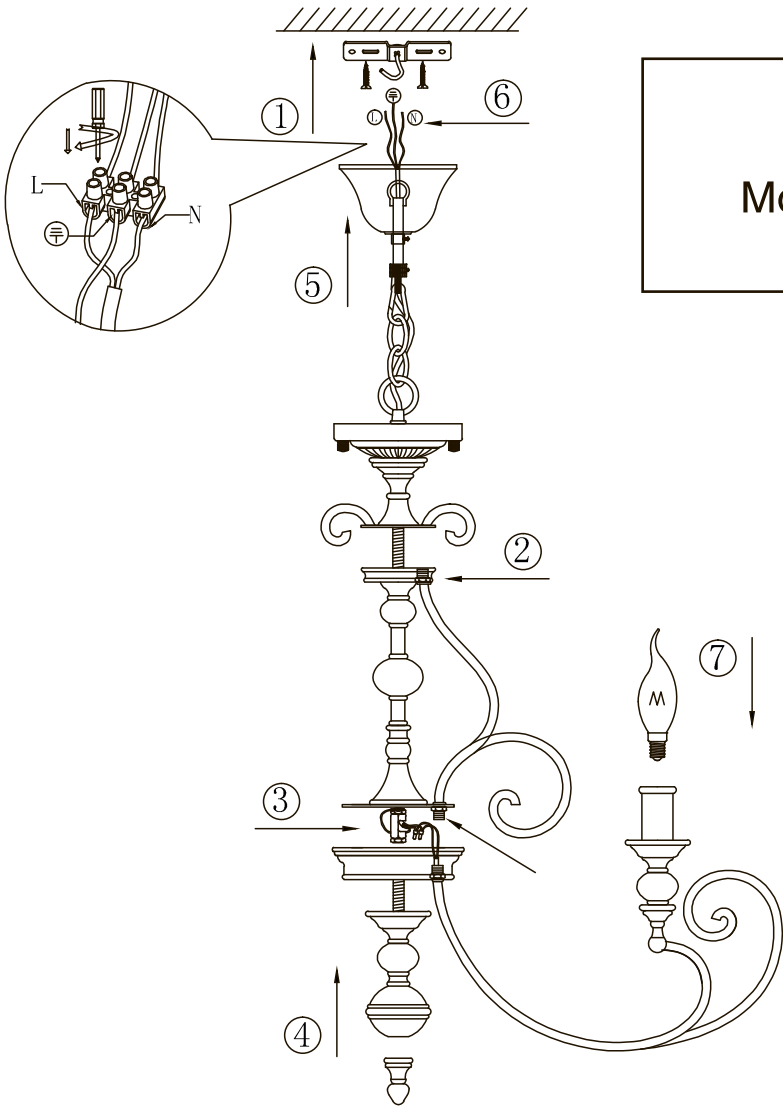

Instruction

Collection: House
Series: Karina
Model: H631-PL-06-B
Pendant Lamps

 - Pendant Lamps

6 x E14 (60w)

MAYTONI
DECORATIVE LIGHTING
www.maytoni.de