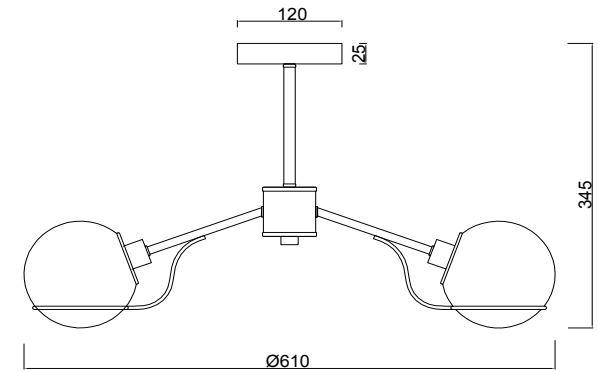

# Instruction

FR5014PL-05CH

5 x E14 (40W)

Model: FR5014PL-05CH  
Series: Sally

Ceiling Lamps