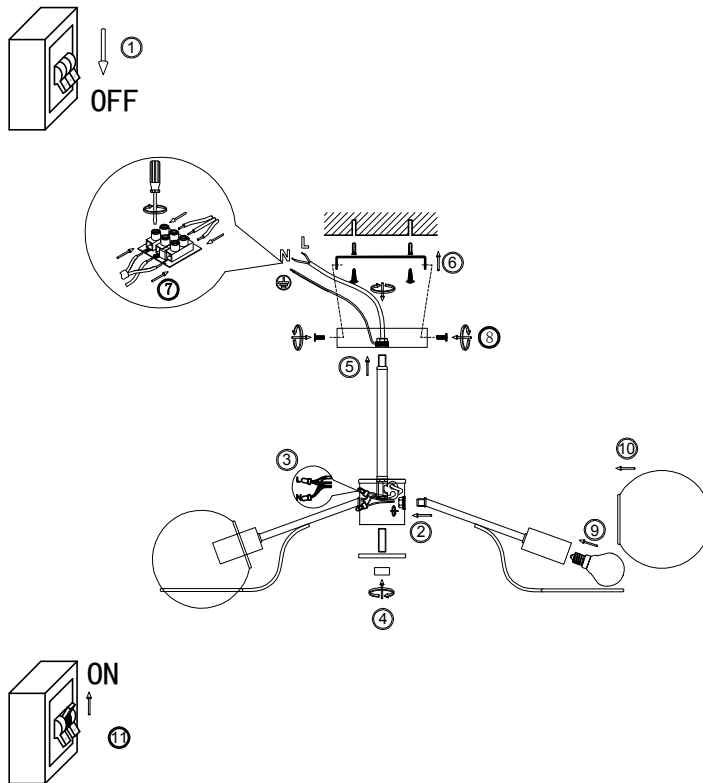

# Instruction

FR5014PL-05CH

5 x E14 (40W)

Model: FR5014PL-05CH  
Series: Sally

Ceiling Lamps