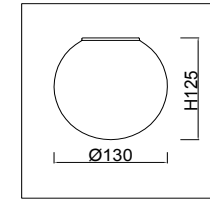

# Instruction

FR5014PL-05CH

5 x E14 (40W)

Model: FR5014PL-05CH  
Series: Sally

Ceiling Lamps