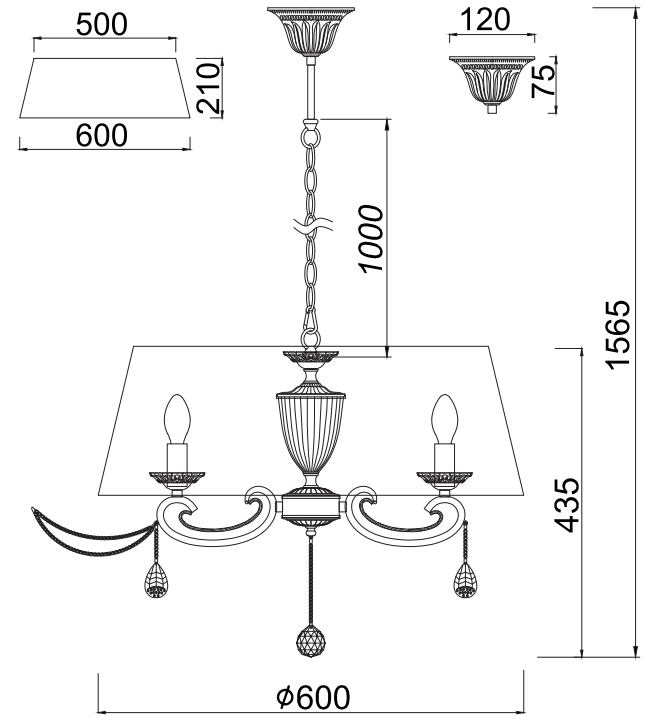

FREYA
TRADITION OF QUALITY

INSTRUCTION

MODEL:FR2904-PL-05C-BZ

5 X E14 (40W)

FREYA-LIGHT.COM