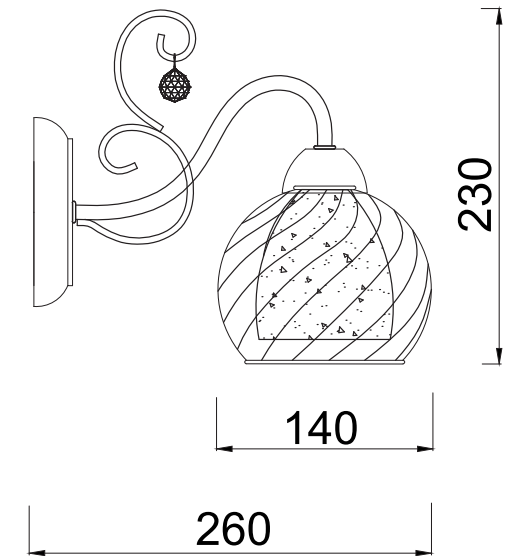

# INSTRUCTION

MODEL: FR2662-WL-01-BZ

OFF

ON

1 X E14 (40W)

FREYA-LIGHT.COM