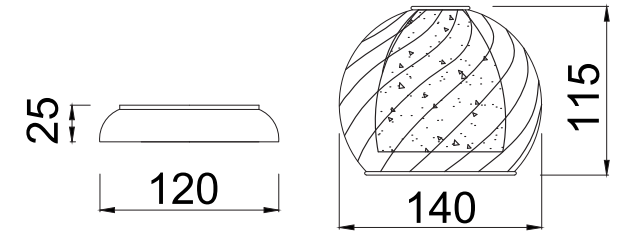

# INSTRUCTION

MODEL: FR2662-WL-01-BZ

OFF

ON

1 X E14 (40W)

FREYA-LIGHT.COM