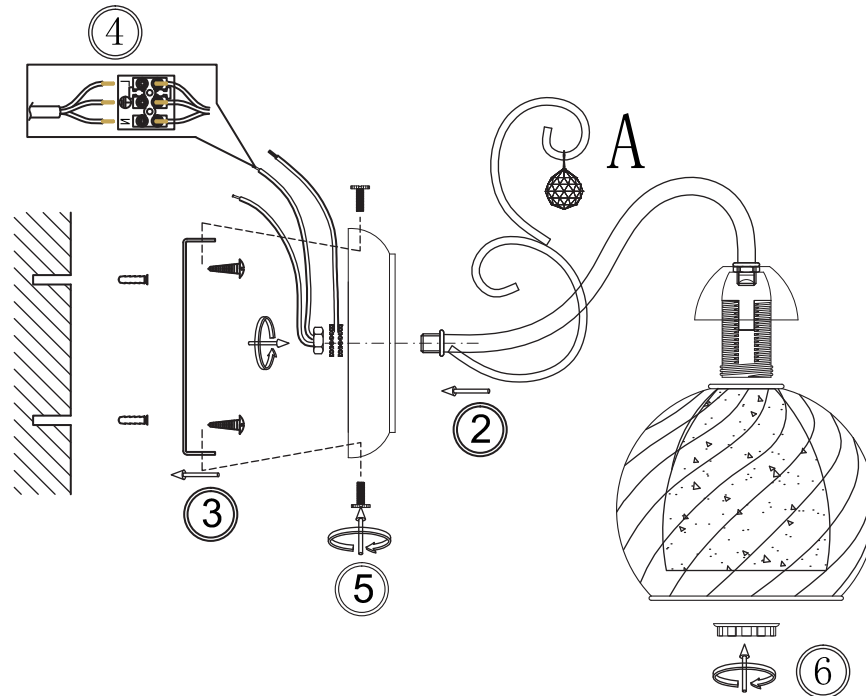

# INSTRUCTION

MODEL: FR2662-WL-01-BZ

OFF

ON

1 X E14 (40W)

FREYA-LIGHT.COM