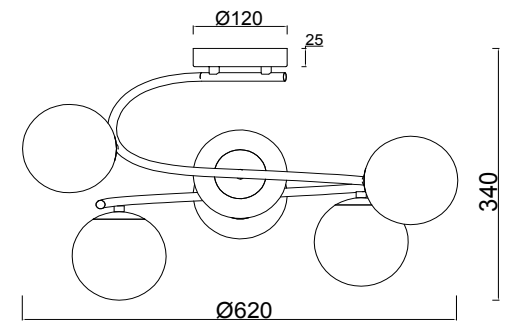

FREYA
TRADITION OF QUALITY

Instruction

FR5013PL-06CH

6 x E14 (40W)

Model: FR5013PL-06CH
Collection: Modern
Series: Ivonne

Ceiling Lamps