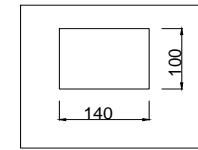

FREYA
TRADITION OF QUALITY

Instruction

FR5012PL-05CH

5 x E14 (40W)

Model: FR5012PL-05CH
Series: Anita

Ceiling Lamps