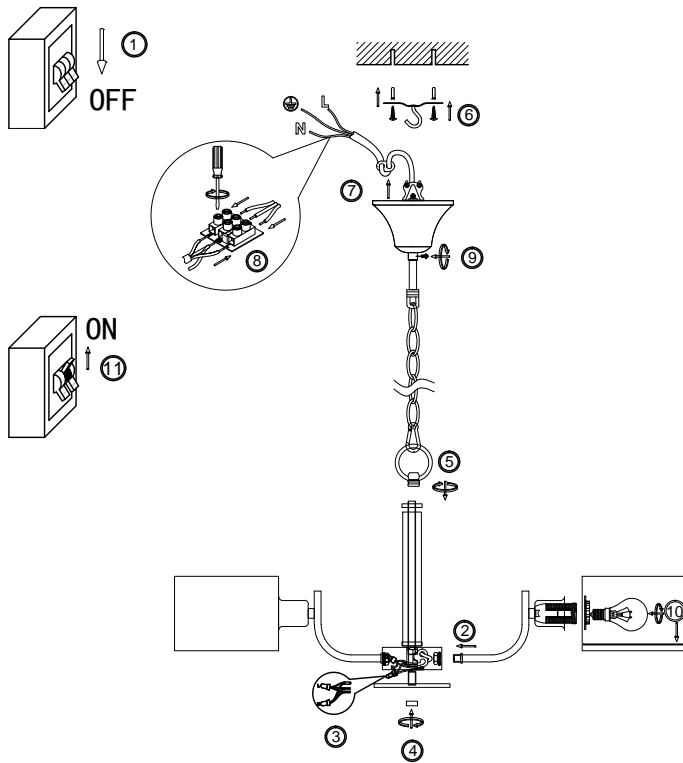

FREYA
TRADITION OF QUALITY

Instruction

FR5012PL-05CH

5 x E14 (40W)

Model: FR5012PL-05CH
Series: Anita

Ceiling Lamps