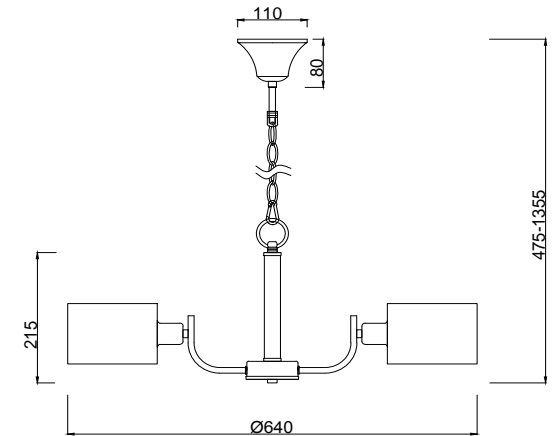

FREYA
TRADITION OF QUALITY

Instruction

FR5012PL-05CH

5 x E14 (40W)

Model: FR5012PL-05CH
Series: Anita

Ceiling Lamps