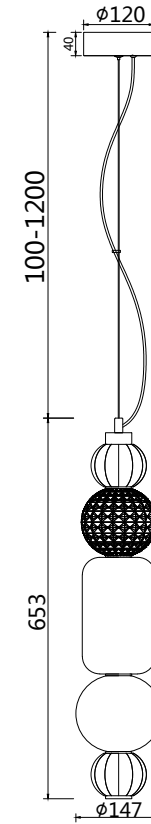

Instruction

P069PL-L35CH3K

MAX 35W
1600 Lumen

Model: P069PL-L35CH3K
Collection: Pendant
Series: Collar

Pendant Lamps