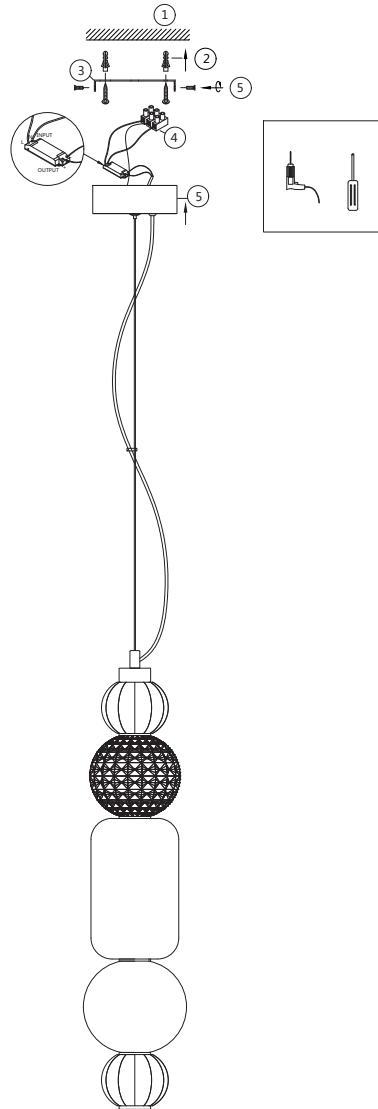

Instruction

P069PL-L35CH3K

MAX 35W
1600 Lumen

Model: P069PL-L35CH3K
Collection: Pendant
Series: Collar

Pendant Lamps