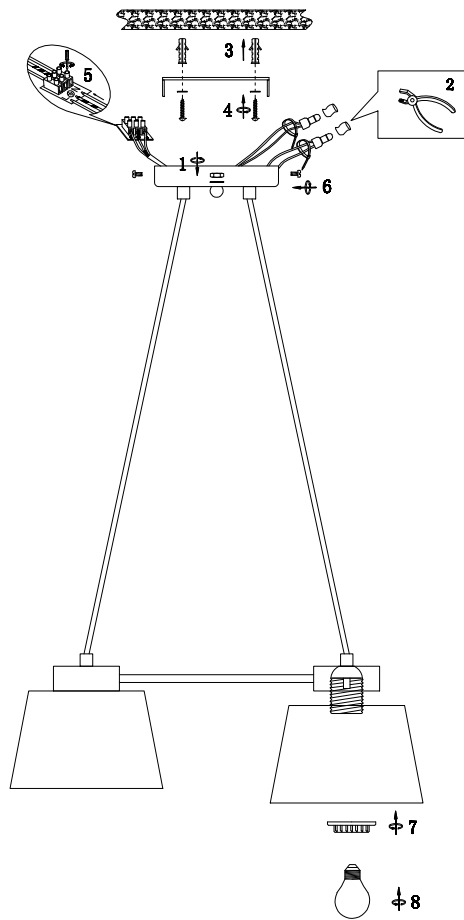

Instruction

FR5004PL-05CH

5 x E27 (60W)

Model: FR5004PL-05CH
Series: Barbara

Ceiling Lamps