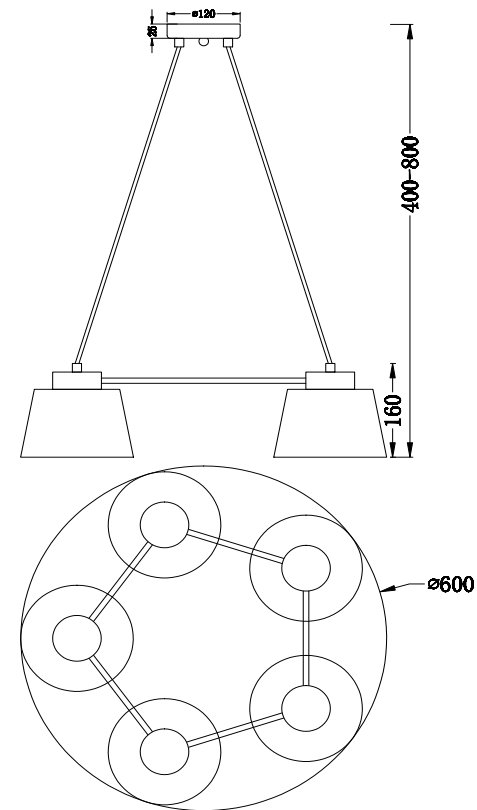

Instruction

FR5004PL-05CH

5 x E27 (60W)

Model: FR5004PL-05CH
Series: Barbara

Ceiling Lamps