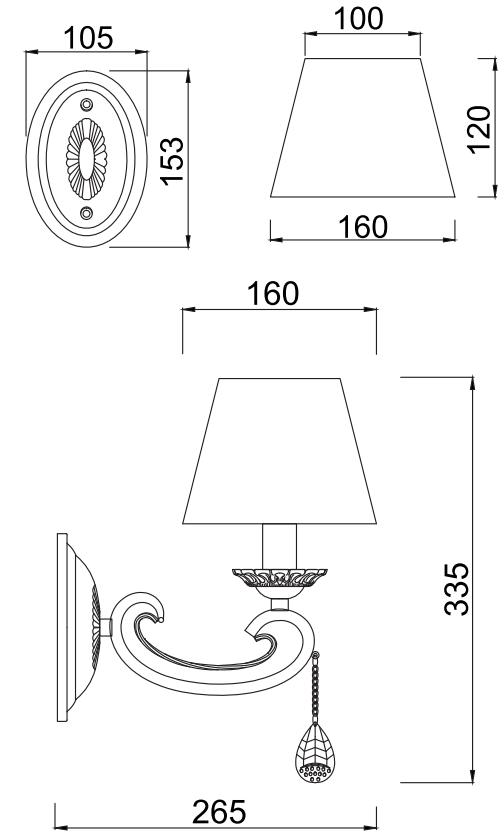

# INSTRUCTION

MODEL: FR2904-WL-01-BZ

1 X E14 (40W)

FREYA-LIGHT.COM