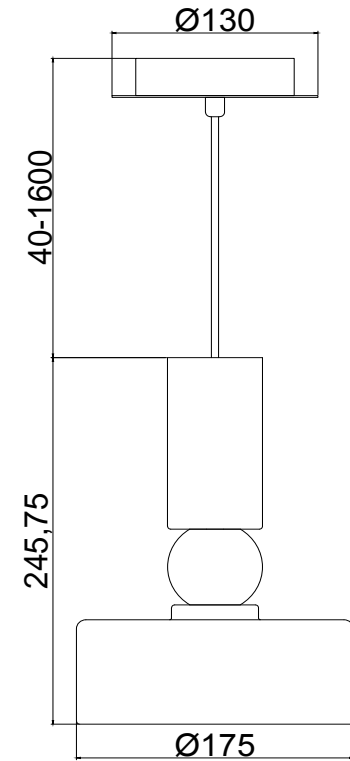

Instruction

MOD030PL-01GR

1 x E14 (40W)

Model: MOD030PL-01GR
Collection: Modern
Series: Void

Ceiling Lamps