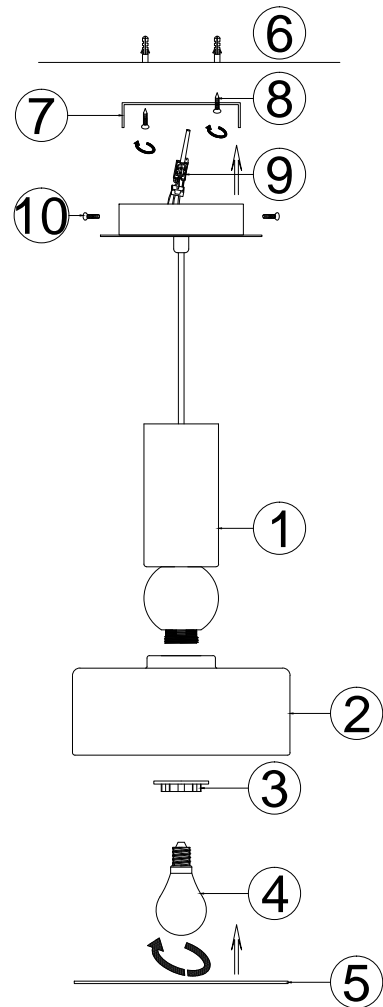

Instruction

MOD030PL-01GR

1 x E14 (40W)

Model: MOD030PL-01GR
Collection: Modern
Series: Void

Ceiling Lamps