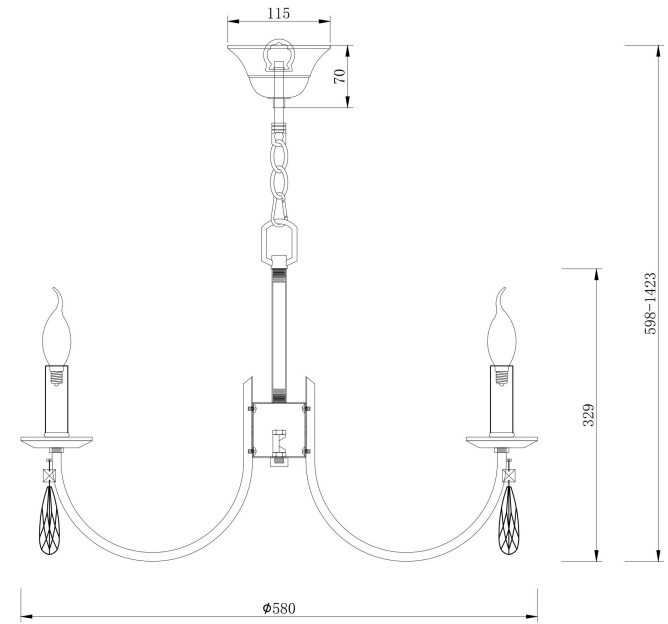

FREYA
TRADITION OF QUALITY

Instruction

FR1006PL-06N

6xE14 40W

Model: FR1006PL-06N
Collection: Crystal

Pendant Lamps