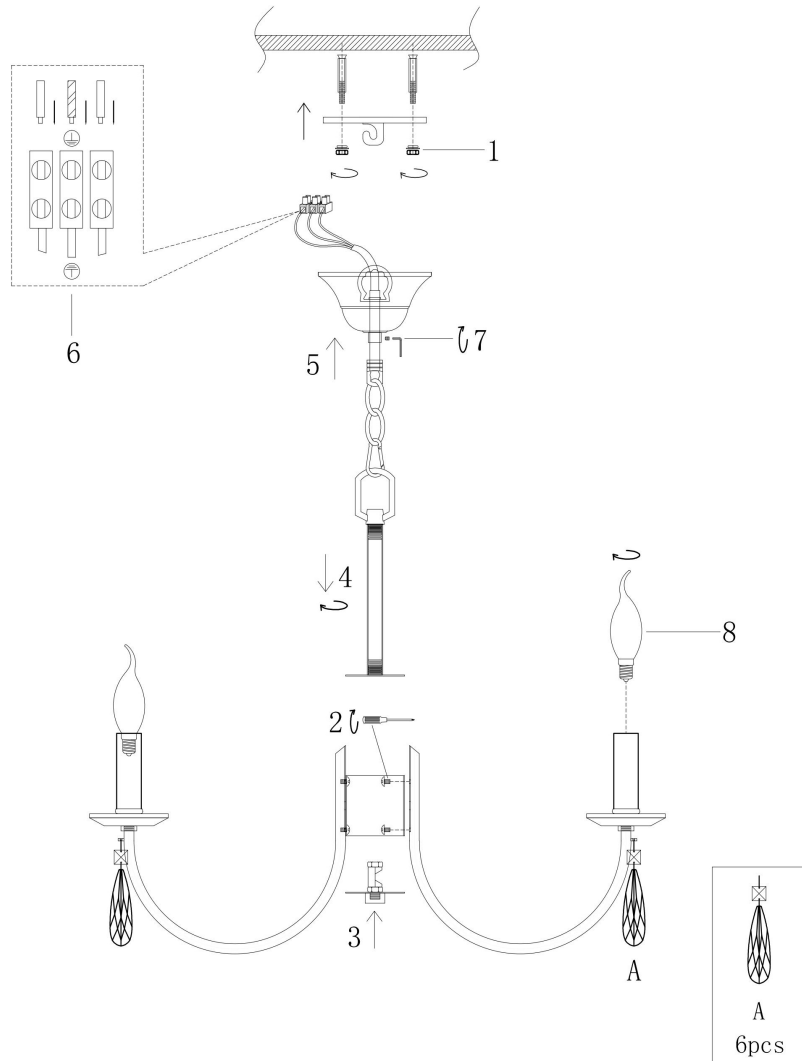

FREYA
TRADITION OF QUALITY

Instruction

FR1006PL-06N

6xE14 40W

Model: FR1006PL-06N
Collection: Crystal

Pendant Lamps