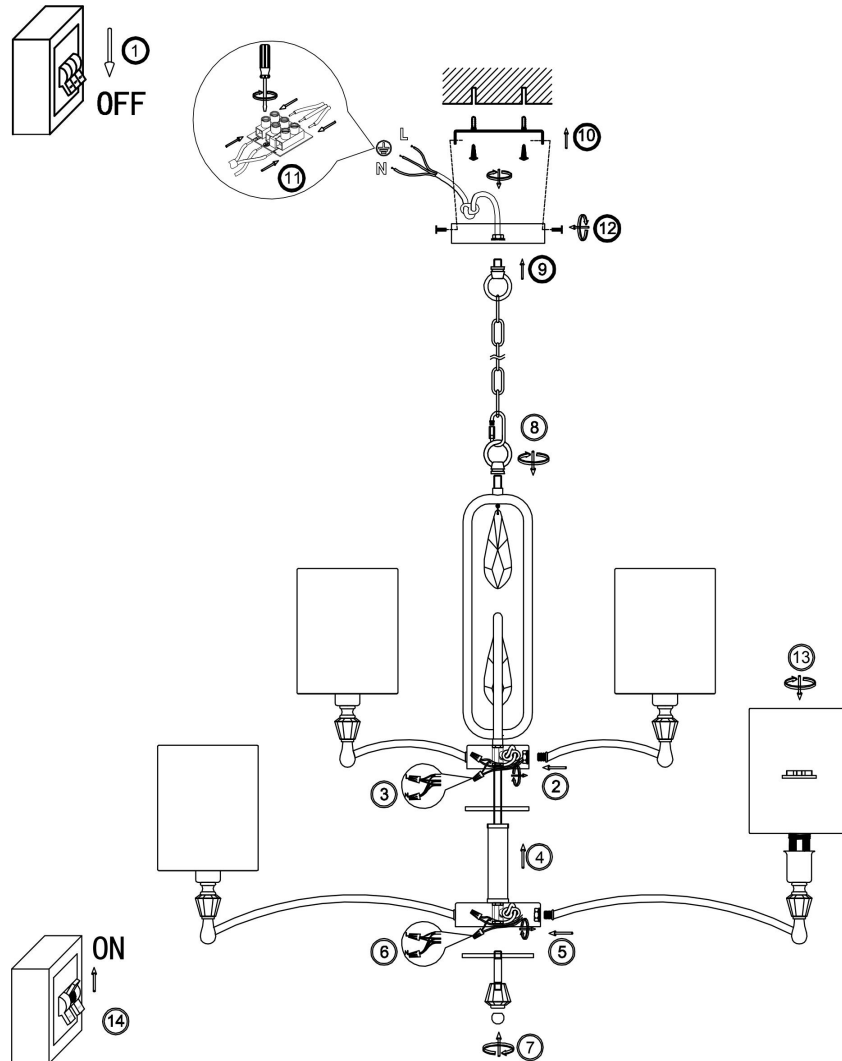

# Instruction

FR1007PL-12BS

12xE14 40W

Model: FR1007PL-12BS  
Collection: Crystal

Pendant Lamps