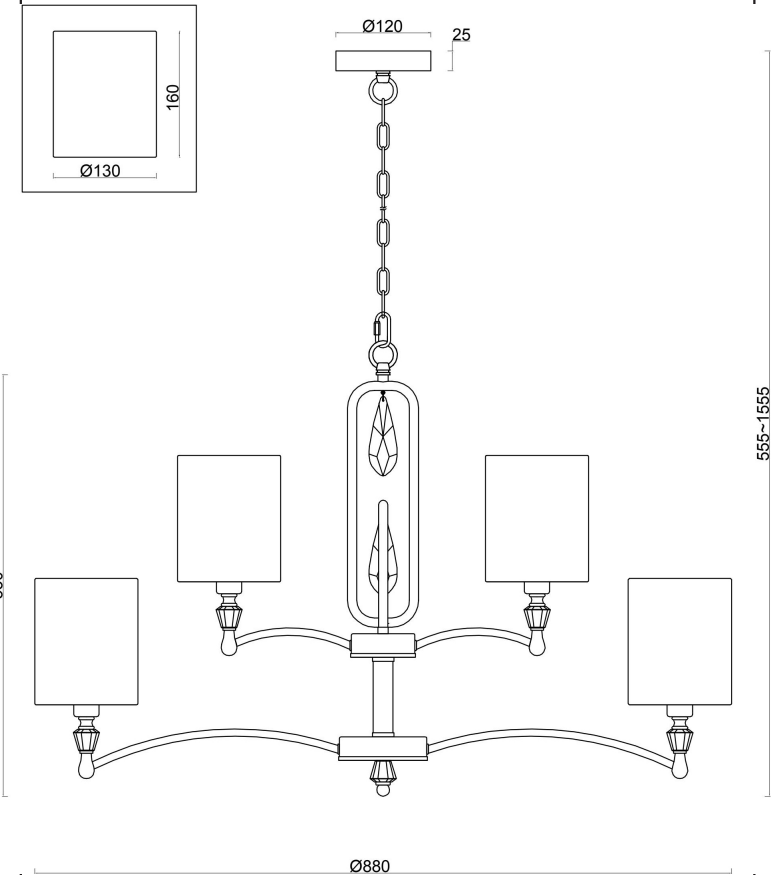

# Instruction

FR1007PL-12BS

12xE14 40W

Model: FR1007PL-12BS  
Collection: Crystal

Pendant Lamps