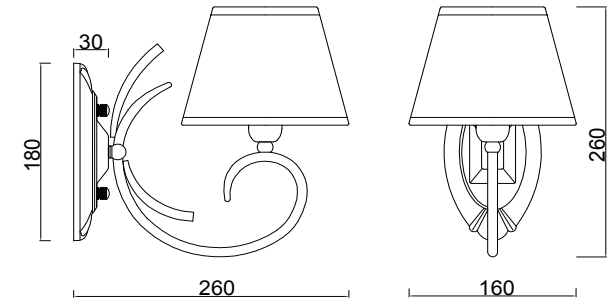

FREYA
TRADITION OF QUALITY

Instruction

FR2013WL-01G

1 x E14 (40W)

Model: FR2013WL-01G
Collection: Classic
Series: Gisela

Wall Lamps