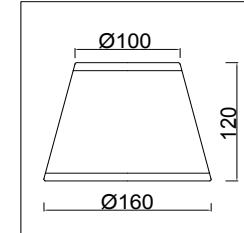

FREYA
TRADITION OF QUALITY

Instruction

FR2013WL-01G

1 x E14 (40W)

Model: FR2013WL-01G
Collection: Classic
Series: Gisela

Wall Lamps