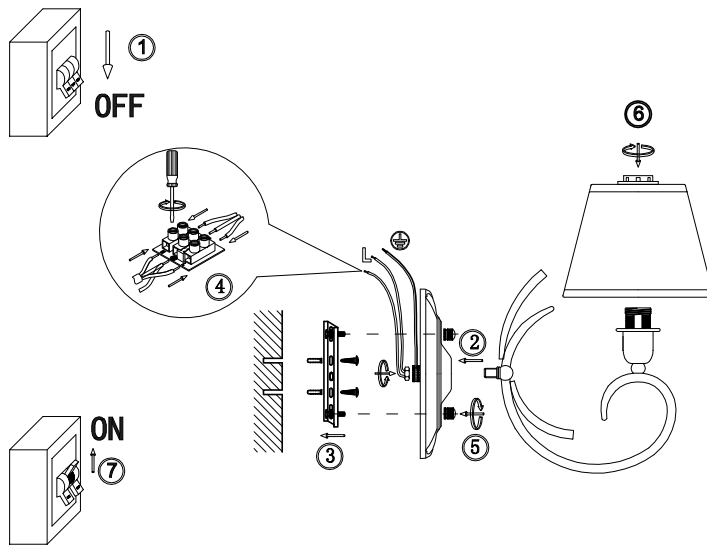

FREYA
TRADITION OF QUALITY

Instruction

FR2013WL-01G

1 x E14 (40W)

Model: FR2013WL-01G
Collection: Classic
Series: Gisela

Wall Lamps