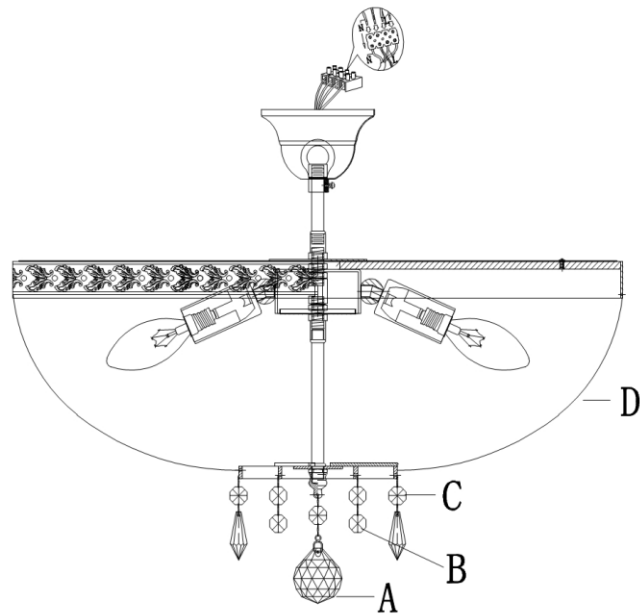

# Instruction

Collection: DIAMANT CRYSTAL

Series: BELLA

Model: DIA750-PT50-WG

Ceiling

REMOVE COVER  
BEFORE USING LAMP

- Ceiling

6 x E14 (60W)