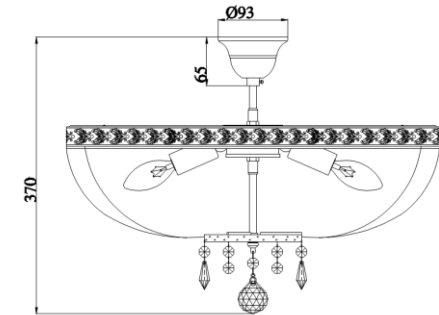

# Instruction

Collection: DIAMANT CRYSTAL

Series: BELLA

Model: DIA750-PT50-WG

Ceiling

REMOVE COVER  
BEFORE USING LAMP

- Ceiling

6 x E14 (60W)