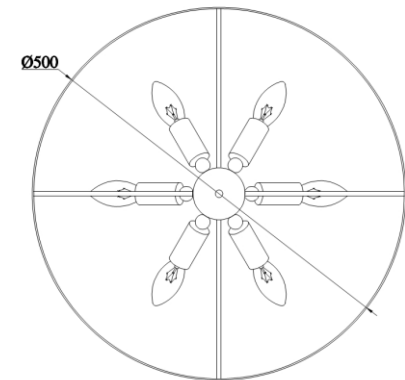

# Instruction

Collection: DIAMANT CRYSTAL

Series: BELLA

Model: DIA750-PT50-WG

Ceiling

REMOVE COVER  
BEFORE USING LAMP

- Ceiling

6 x E14 (60W)