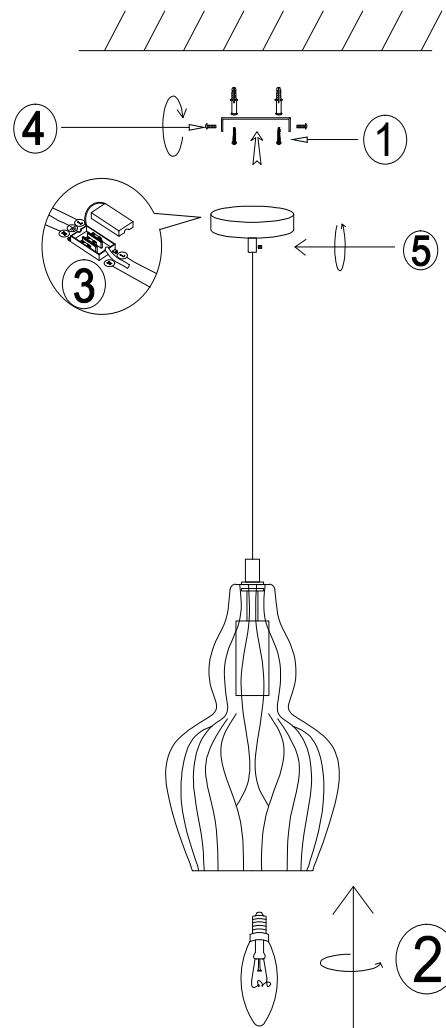

Instruction

MOD238-PL-01-TR

1 x E14 (40W)

Model: MOD238-PL-01-TR
Collection: Pendant
Series: Eustoma

Pendant Lamps