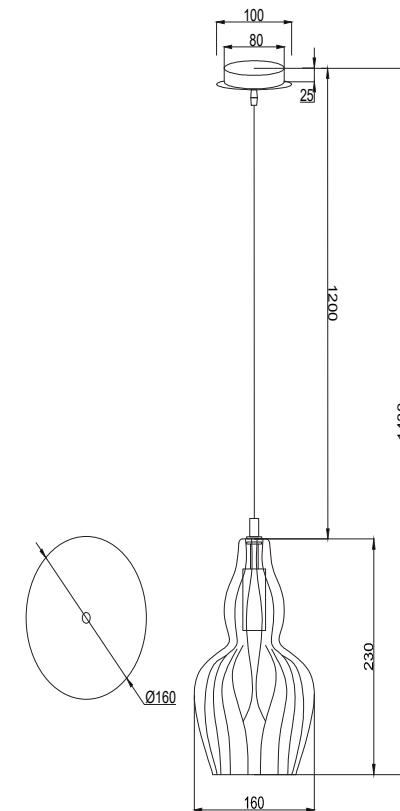

Instruction

MOD238-PL-01-TR

1 x E14 (40W)

Model: MOD238-PL-01-TR
Collection: Pendant
Series: Eustoma

Pendant Lamps