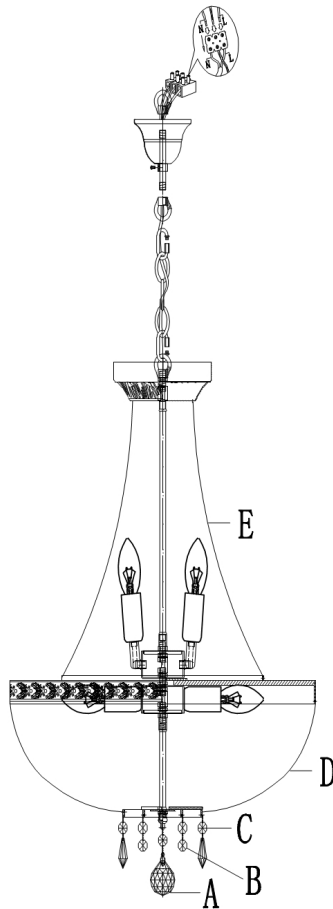

# Instruction

Collection: DIAMANT CRYSTAL

Series: BELLA

Model: DIA750-TT50-WG

Ceiling

- Ceiling

8 x E14 (60W)

**MAYTONI**  
DECORATIVE LIGHTING