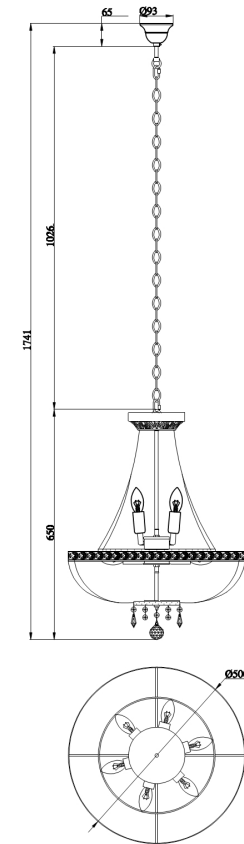

# Instruction

Collection: DIAMANT CRYSTAL

Series: BELLA

Model: DIA750-TT50-WG

Ceiling

- Ceiling

8 x E14 (60W)

**MAYTONI**  
DECORATIVE LIGHTING