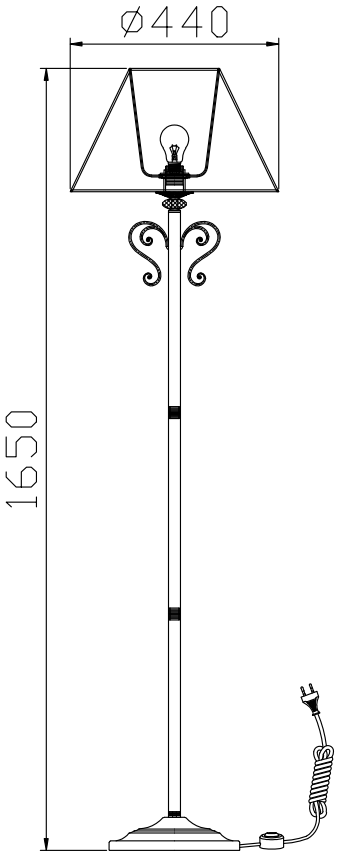

Instruction

Collection: Elegant
Series: Vintage
Model: ARM420-11-R
Mobile

I – Mobile

1 x E27 (40w)

MAYTONI
DECORATIVE LIGHTING

www.maytoni.de