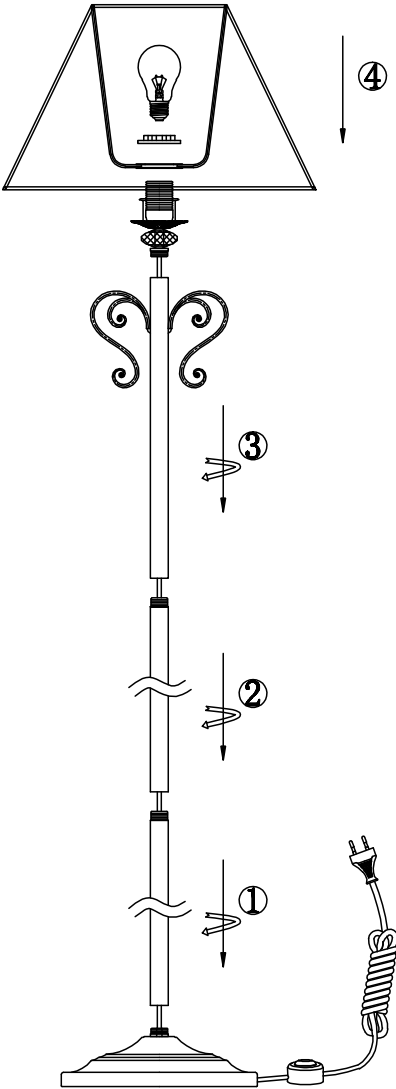

Instruction

Collection: Elegant
Series: Vintage
Model: ARM420-11-R
Mobile

I – Mobile

1 x E27 (40w)

MAYTONI
DECORATIVE LIGHTING

www.maytoni.de