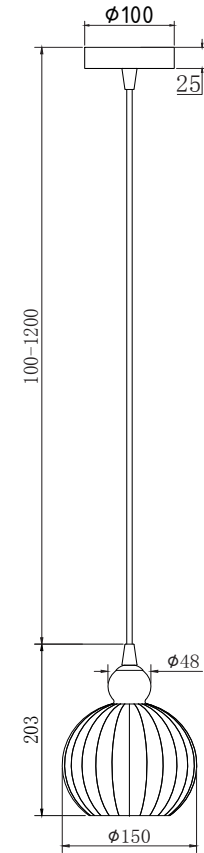

Instruction

P006PL-01BS

1 x G9 (28W)

Model: P006PL-01BS
Collection: Pendant
Series: Karla

Ceiling Lamps