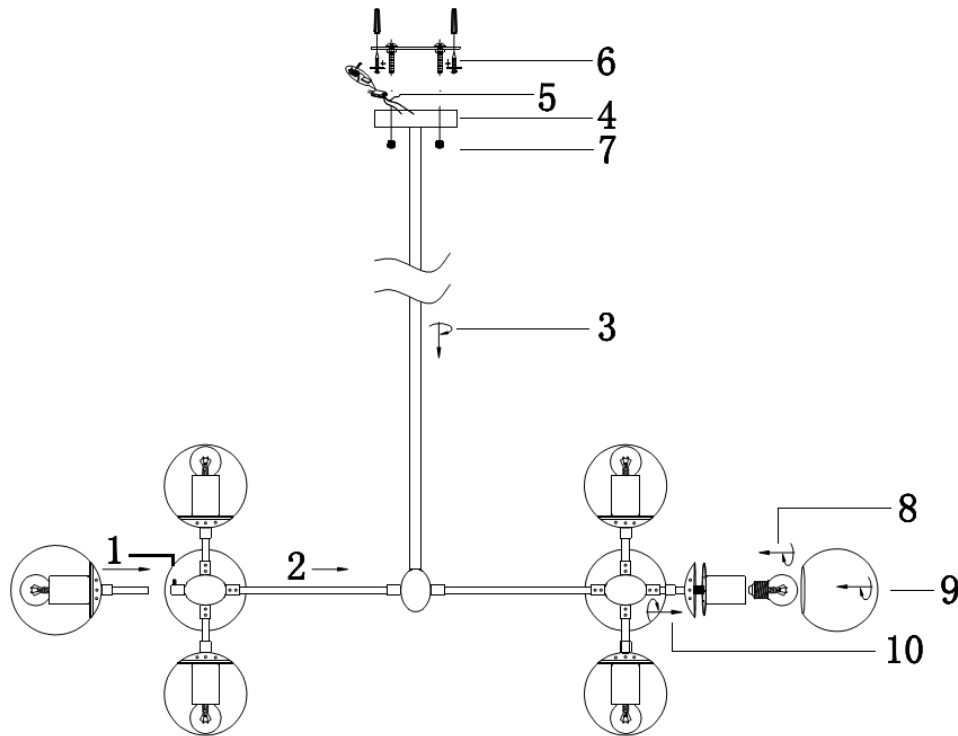

FREYA
TRADITION OF QUALITY

INSTRUCTION

Model: FR5596PL-16CH

Pendant

 16 x E14 (60W)

FREYA-LIGHT.COM