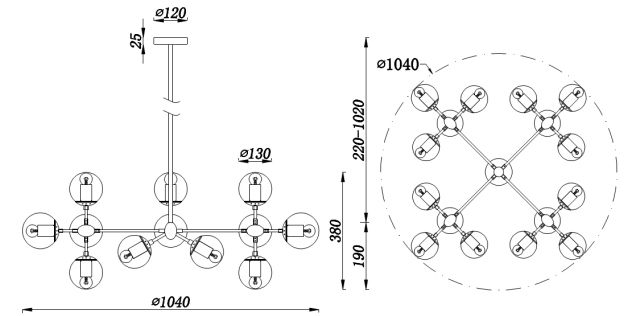

FREYA
TRADITION OF QUALITY

INSTRUCTION

Model: FR5596PL-16CH

Pendant

 16 x E14 (60W)

FREYA-LIGHT.COM