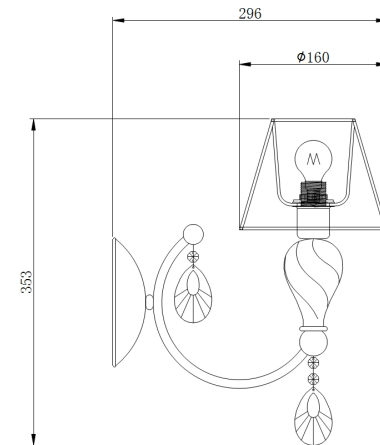

Instruction

Collection: ROYAL CLASSIC

Series: MURANO

Model: RC855-WL-01-R

Wall

A=1
B=1

- Wall

1 x E14 (40W)