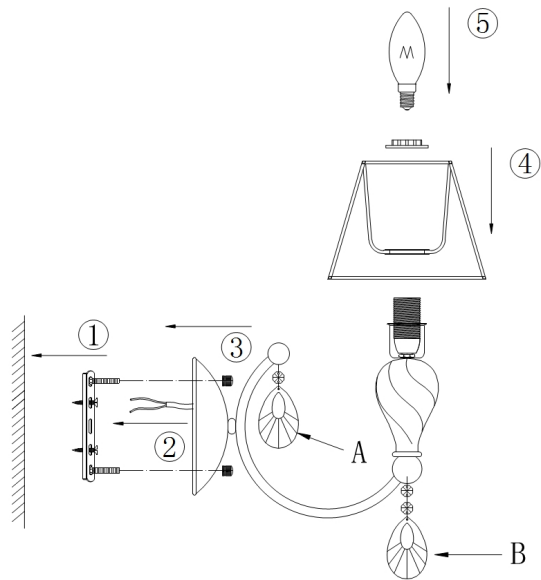

Instruction

Collection: ROYAL CLASSIC

Series: MURANO

Model: RC855-WL-01-R

Wall

A=1
B=1

- Wall

1 x E14 (40W)