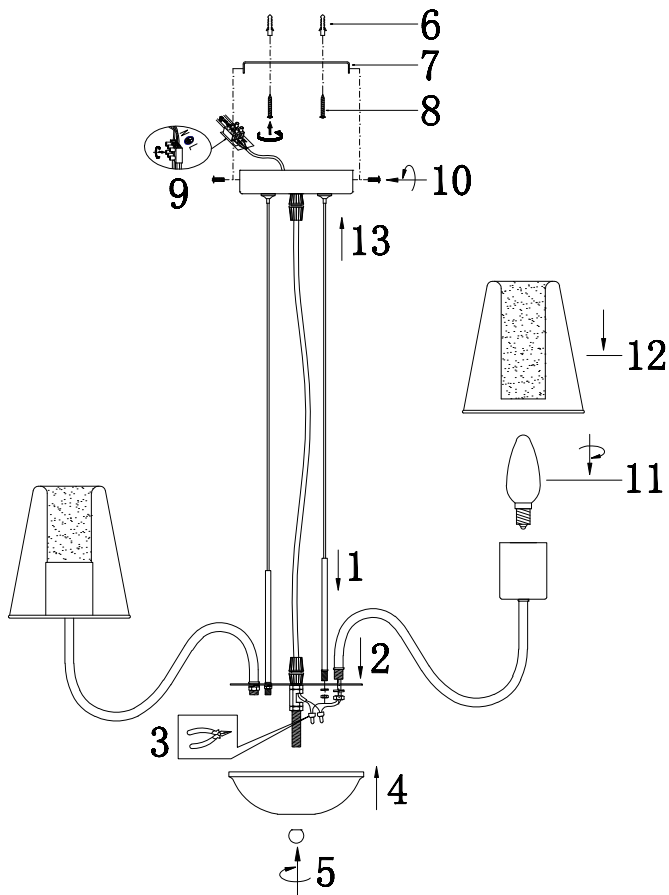

FREYA
TRADITION OF QUALITY

Instruction

FR5017PL-05CH

5 x E14 (40W)

Model: FR5017PL-05CH

Series: Ursula

Ceiling Lamps