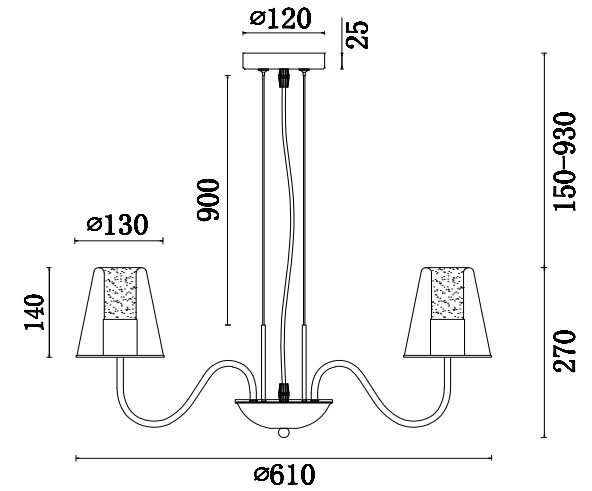

FREYA
TRADITION OF QUALITY

Instruction

FR5017PL-05CH

5 x E14 (40W)

Model: FR5017PL-05CH

Series: Ursula

Ceiling Lamps